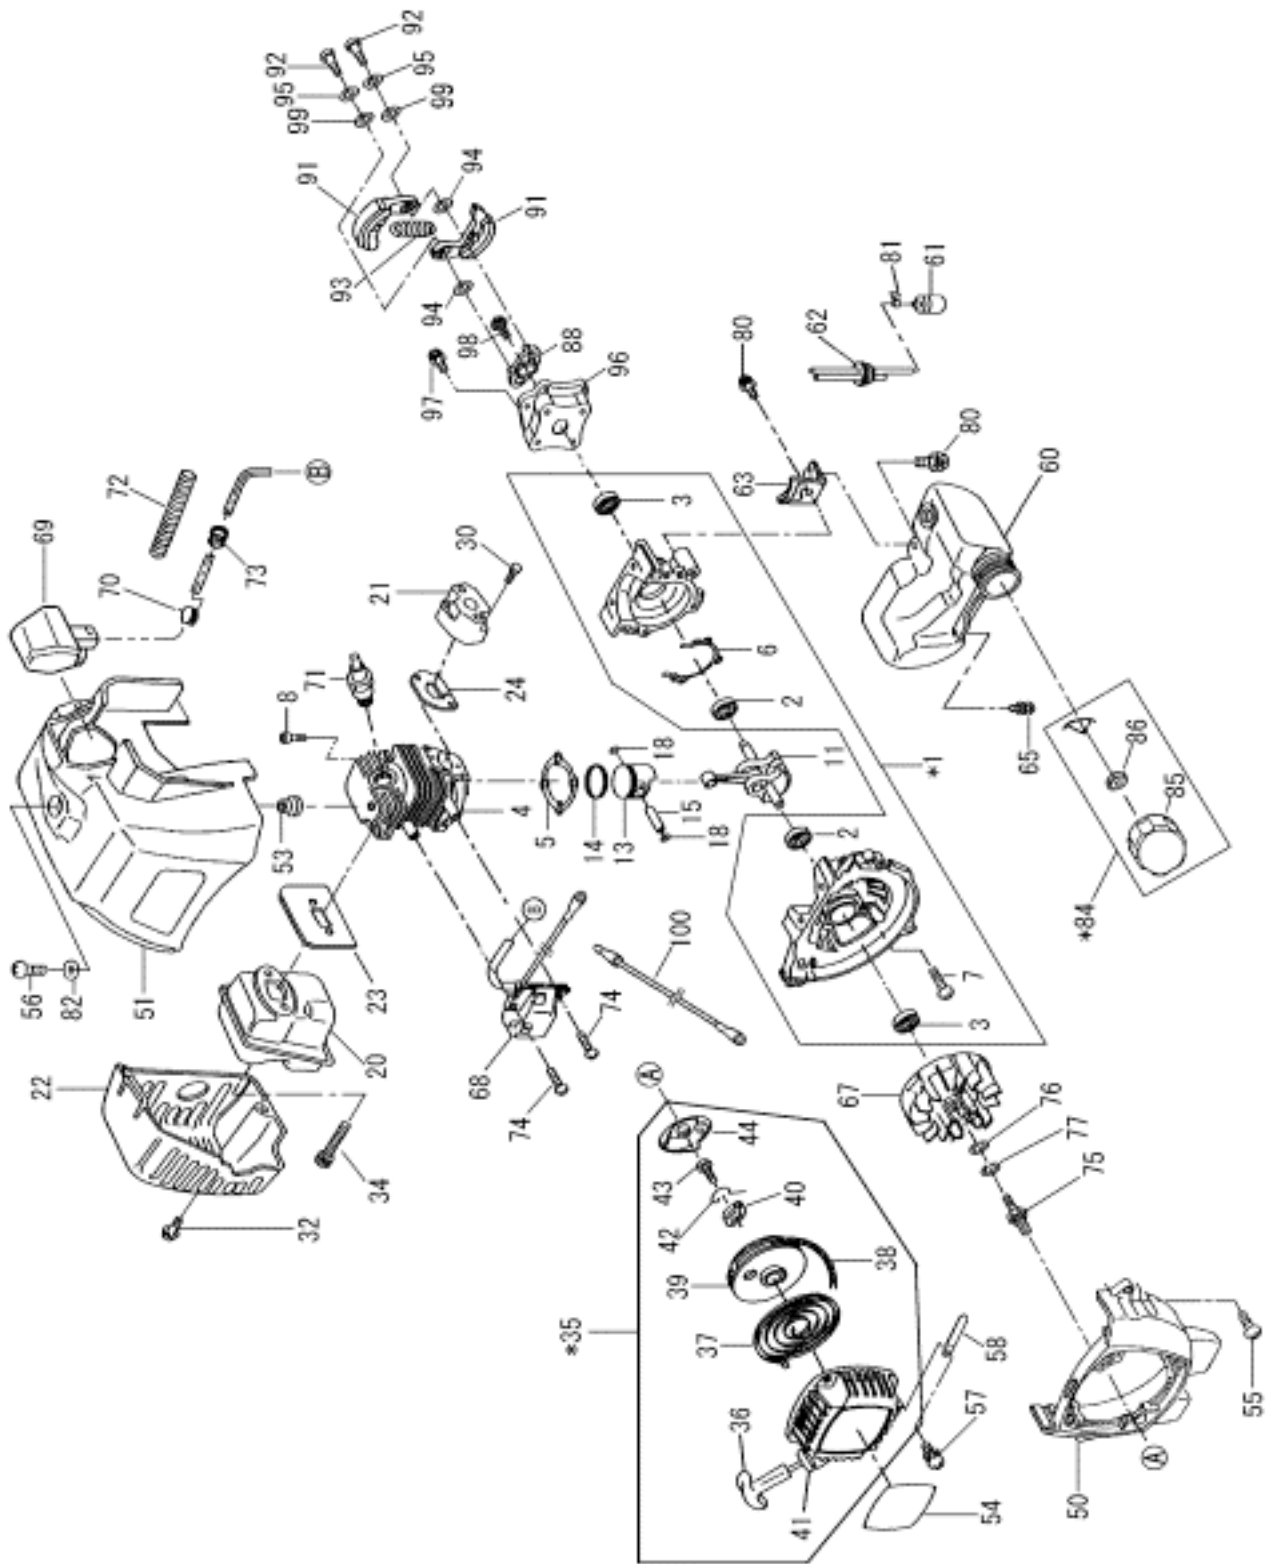

ENGINE BODY

WTH601/WTH700

No.	PARTS No.	DESCRIPTIONS	Q'TY	REAMRKS
1	5251003000	CRANKCASE ASSY	1	INCL.2,3,6,7
2	0600129850	BALL BEARING	2	
3	0440129970	OIL SEAL	2	
4	5251500201	CYLINDER	1	
5	5231502304	GASKET,CYLINDER	1	
6	5231502202	GASKET,CRANKCASE	1	
7	0140059520	SCREW	3	M5×25 SW
8	0119059730	SOCKET HEAD BOLT	2	M5×20 W,SW
11	5252002001	CRANKSHAFT COMPL	1	
13	5232501902	PISTON	1	
14	5242500701	RING,PISTON	1	
15	5232502600	PIN,PISTON	1	
18	0565089970	CLIP	2	
20	5253071000	MUFFLER,EXHAUST	1	
21	5233014000	INSULATOR COMPL	1	
22	5253500500	COVER,MUFFLER	1	
23	5253500102	GASKET,MUFFLER	1	
24	5253500200	GASKET,INSULATOR	1	
30	0140059500	SCREW	2	M5×25 W,SW
32	0140059290	SCREW ASSY	1	M5×16 W,SW
34	0119059550	SOCKET HEAD BOLT	2	M5×50
35	5255052000	STARTER,REWIND	1	INCL.36~44
36	5225004020	STARTER KNOB	1	
37	5195002050	SPIRAL SPRING	1	
38	5255016020	STARTER,ROPE	1	
39	5195002030	REEL	1	
40	5195002110	COLLAR	1	
41	5255001040	DAMPER	1	
42	5195002100	SWING ARM	1	
43	5195002060	SET SCREW	1	
44	5255505900	PULLY	1	
50	5255505700	HOUSING,BLOWER	1	
51	5255500402	COVER,CYLINDER	1	
53	5503503001	SPACER,COVER	1	
54	5259515500	LABEL,MODEL	1	EC025GR
55	0140059350	SCREW ASSY	3	M5×18 W,SW
56	0140059490	SCREW	1	M5×14
57	0140049760	SCREW ASSY	4	M4×12 W,SW
58	0566059980	CLAMP	1	
60	5256025000	TANK,FUEL COMPL	1	
61	5236503900	FILTER	1	
62	5256012001	TUBE,ASSY	1	
63	5256002000	PLATE,TANK COMPL	1	
65	0150059800	TAPPING SCREW	2	M5×18
67	5257041010	FLYWHEEL	1	
68	5257001021	COIL IGNITION	1	
69	5237503301	CAP,PLUG	1	
70	0654009931	SPRING,PLUG CAP	1	
71	0650149721	PLUG,SPARK	1	BMR7A
72	0851049950	TUBE	1	L=40
73	5257500300	GROMMET	1	
74	0140049920	SCREW	2	
75	5257501400	BOLT	1	
76	0031206000	WASHER	1	
77	0032006000	SPRING WASHER	1	
80	0140059290	SCREW ASSY	2	
81	0561059990	HOSE CLAMP	1	
82	0200070010	WASHER	1	
84	5256059000	CAP,FUEL TANK ASSY	1	INCL.85,86
85	5256058000	CAP,FUEL TANK ASSY	1	
86	5256067000	STRAP	1	
88	5258500501	HOLDER	1	
91	5258004010	SHOE,CLUTCH	2	
92	6252500400	BOLT,CLUTCH	2	
93	5258001010	SPRING,CLUTCH	1	
94	6202500600	WASHER	2	
95	0200089911	WASHER	2