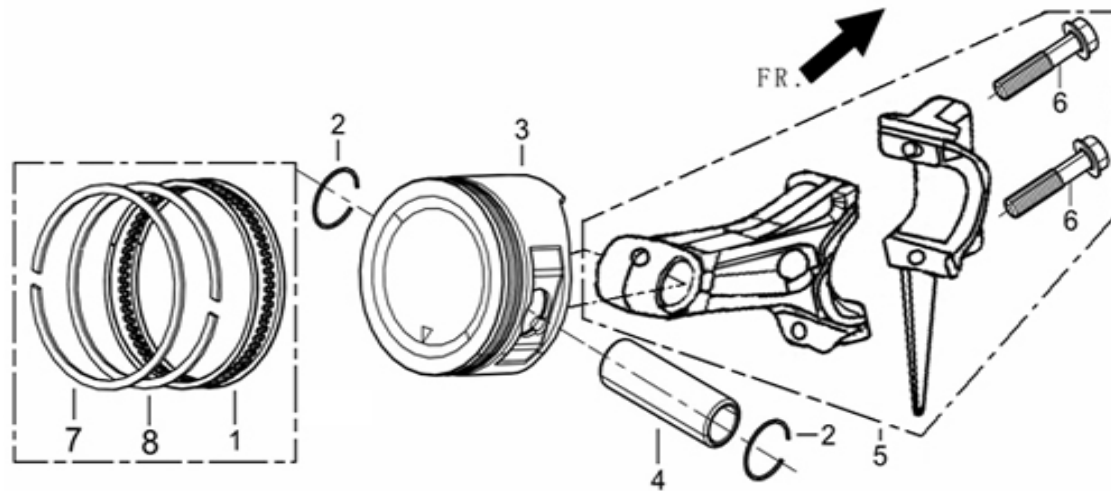

FIG.2 CRANKCASE.(E01)

REF.NO.	PART NO	DESCRIPTION	Q'TY	Nb packet	
E17-1	11310-Z220110-0B00	CRANKCASE SUBASSEMBLY.	1	1	
E17-2	90682-Z100210-0000	SEAL, OIL	1	1	
E17-3	37060-Z080110-0000	SENSOR, ENGINE OIL	1	1	
E17-4	16612-Z080110-H300	FRAME, FUEL TANK INSTALLTION	1	1	
E17-5	28101-Z080110-0000	PROTECTOR, OIL	1	1	
E17-6	37050-Z010210-0000	PROTECTOR, OIL	1	1	
E17-7	90001-0612-01	BOLT	1	1	
E17-8	90412-Z080110-0000	WASHER	2	1	
E17-9	11007-Z080110-0000	BOLT, DRAIN PLUG	2	1	
E17-10	90684-Z030120-0000	CLIP	1	1	
E17-11	16061-Z100110-0000	ARM, GOVERNOR	1	1	
E17-12	90412-Z080210-0000	WASHER	1	1	
E17-13	90501-Z010110-0000	PIN	1	1	
E17-14	90001-0820-01	BOLT	4	1	
E17-17	90001-0616-01	BOLT	2	1	
E17-18	90682-Z100210-0000	SEAL, OIL	1	1	
E17-19	90548-0202-CL	BEARING	1	1	

FIG.3 COVER SUBASSEMBLY, CRANKCASE / GEAR ASSY, GOVERNOR(E16)

REF.NO.	PART NO	DESCRIPTION	Q'TY	Nb packet
E01-1	11411-Z100510-0B00	COVER, CRANKCASE	1	1
E01-2	11001-Z100320-0000	GASKET, CRANKCASE	1	1
E01-3	15030-Z080120-Q500	PLUG SUBASSEMBLY, ENGINE OIL	1	1
E01-4	15010-Z080120-Q500	DIPSTICK SUBASSEMBLY, OIL	1	1
E01-6	90502-0812-00	PIN	2	1
E01-7	90001-0840-01	BOLT	7	1
E01-8	90548-0207-CL	BEARING	1	1
E01-9	16400-Z100110-0000	GEAR ASSY, GOVERNOR	1	1
E01-18	90682-Z310110-0000	SEAL, OIL	1	1
E01-19	90548-0202-CL	BEARING	1	1

FIG.4 ROD,CRANKSHAFT CONNETING (E03)

REF.NO.	PART NO	DESCRIPTION		Q'TY	Nb packet	
E03-1	13300-Z190620-0000	CRANKSHAFT ASSY.		1	1	
E03-4	13400-Z190110-0000	SHAFT ASSY, BALANCING		1	1	

FIG.5 RING SET,OIL / ROD,CRANKSHAFT CONNETING (E03)