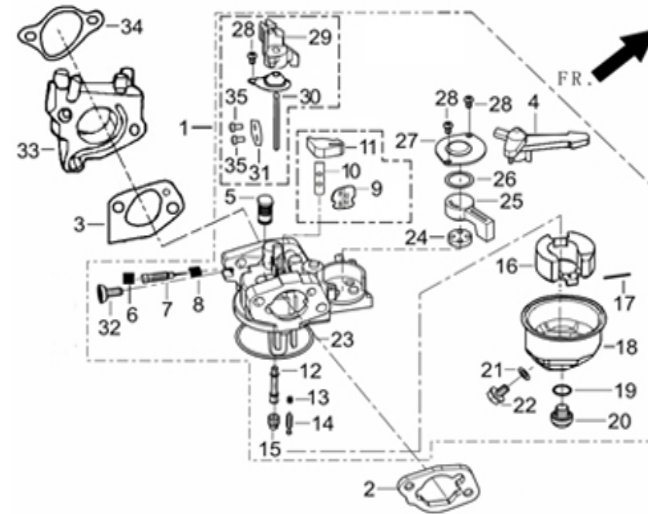

FIG.9 CARBURETOR ASSY. (E11)

REF.NO.	PART NO	DESCRIPTION	Q'TY	Nb packet	
E11-1	16100-Z560110-0000	CARBURETOR ASSY.	1	1	
E11-2	17001-Z080210-0000	GASKET, AIR CLEANER	1	1	
E11-3	16001-Z100310-0000	GASKET, CARBURETOR	1	1	
E11-33	16003-Z100110-0000	PLATE, CARBURETOR INSULATOR	1	1	
E11-34	17002-Z100310-0000	GASKET, INLET	1	1