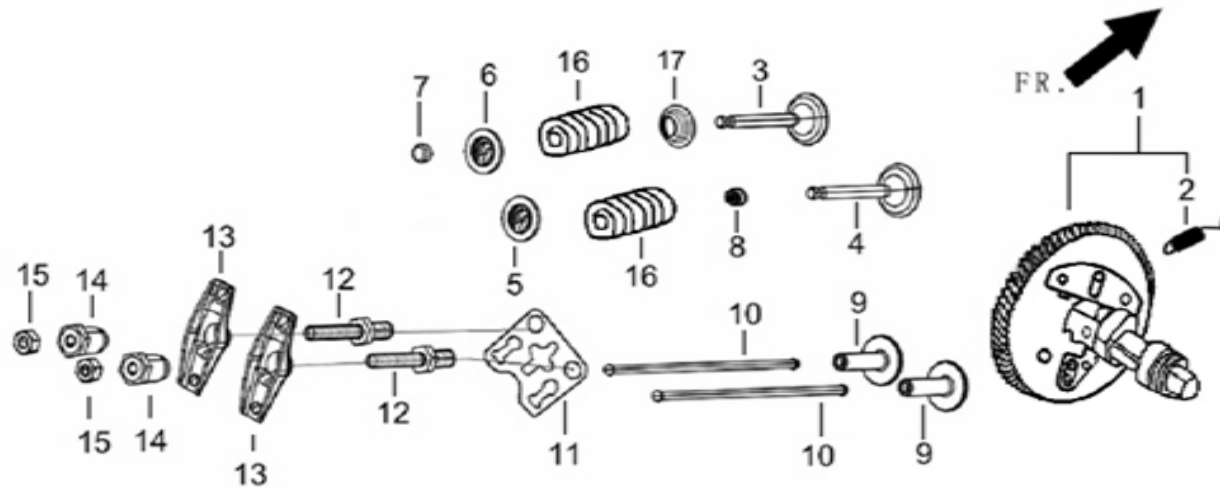

FIG.4 ROD,CRANKSHAFT CONNETING (E03)

REF.NO.	PART NO	DESCRIPTION		Q'TY	Nb packet	
E03-1	13300-Z190620-0000	CRANKSHAFT ASSY.		1	1	
E03-4	13400-Z190110-0000	SHAFT ASSY, BALANCING		1	1	

FIG.5 RING SET,OIL / ROD,CRANKSHAFT CONNETING (E03)

REF.NO.	PART NO	DESCRIPTION	Q'TY	Nb packet
E04-1	13210-Z190110-0000	RING SET, OIL	1	1
E04-2	13122-Z100110-0000	CLIP, PISTON PIN	2	1
E04-3	13111-Z190110-0000	PISTON	1	1
E04-4	13121-Z100110-0000	PIN, PISTON	1	1
E04-5	13010-Z190110-0000	ROD, CONNECTING	1	1
E04-7	13201-Z190110-0000	RING, THE FIRST	1	1
E04-8	13202-Z190110-0000	RING, THE SECOND	1	1

FIG.6 TRAIN,VALVE / CAMSHAFT SUBASSEMBLY (E05)

REF.NO.	PART NO	DESCRIPTION	Q'TY	Nb packet
E04-1	14200-Z190120-0000	CAMSHAFT ASSY.	1	1
E04-3	12121-Z190110-0099	VALVE, EXHAUST	1	1
E04-4	12111-Z100110-0099	VALVE, INTAKE	1	1
E04-5	12112-Z080110-0000	SEAT, VALVE SPRING	1	1
E04-6	12107-Z080110-0000	RETAINER, EXHAUST VALVE	1	1
E04-7	12104-Z080110-0000	ROTATOR, VALVE	1	1
E04-8	12101-Z080110-0000	GUIDE, SEAL	1	1
E04-9	14081-Z080110-0000	TAPPET, VALVE	2	1
E04-10	14070-Z100110-0000	LIFTER SUBASSEMBLY, VALVE	2	1
E04-11	14090-Z080110-0000	PLATE SUBASSEMBLY, LIFTER STOPPER	1	1
E04-12	14313-Z010110-0000	BOLT, ROCKER SHAFT	2	1
E04-13	14311-Z080110-0000	ROCKER, VALVE	2	1
E04-14	14314-Z010110-0000	NUT, VALVE ADJUSTING	2	1
E04-15	14312-Z010110-0000	NUT, VALVE LOCK	2	1
E04-16	12103-Z080110-0000	SPRING, VALVE	2	1
E04-17	12105-Z080110-0000	RETAINER, VALVE SPRING	1	1