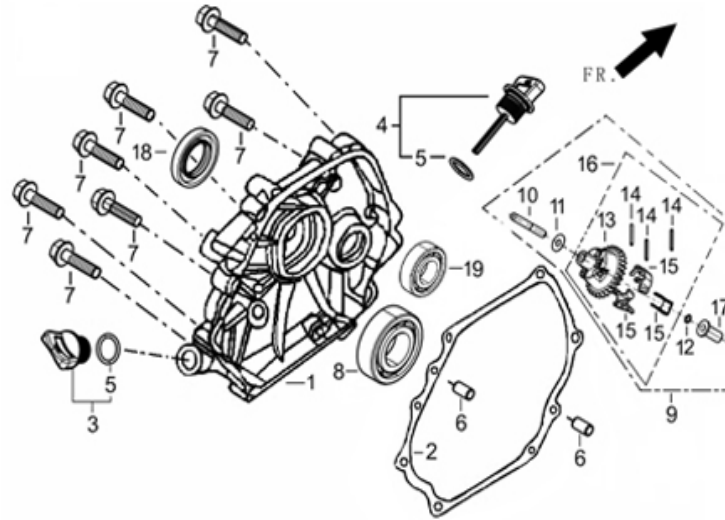

R420 GASOLINE ENGINE

FIG.1 HEAD SUBASSEMBLY, CYLINDER / PLUG, SPARK(E04)

REF.NO.	PART NO	DESCRIPTION	Q'TY	Nb packet	
E04-5	12131-Z190210-0000	GASKET, CYLINDER HEAD	1	1	
E04-6	12410-Z080110-H300	COVER SUBASSEMBLY, CYLINDER HEAD	1	1	
E04-7	12004-Z080110-0000	GASKET, CYLINDER HEAD COVER	1	1	
E04-8	17004-Z100110-0000	TUBE, BREATHER	1	1	
E04-9	12030-Z080110-0000	BOLT SUBASSEMBLY, CYLINDER HEAD COVER	1	1	
E04-12	90204-Z100210-0000	TUBE, BREATHER	2	1	
E04-13	90204-Z100320-0000	TUBE, BREATHER	2	1	
E04-14	90502-1220-00	PIN	2	1	
E04-15	12003-Z080110-0000	BOLT, CYLINDER HEAD	4	1	
E04-16	30010-Z010210-0000	PLUG, SPARK	1	1	
E04-17	12140-Z190130-0B99	HEAD SUBASSEMBLY. CYLINDER	1	1	

FIG.2 CRANKCASE.(E01)

REF.NO.	PART NO	DESCRIPTION	Q'TY	Nb packet	
E17-1	11310-Z220110-0B00	CRANKCASE SUBASSEMBLY.	1	1	
E17-2	90682-Z100210-0000	SEAL, OIL	1	1	
E17-3	37060-Z080110-0000	SENSOR, ENGINE OIL	1	1	
E17-4	16612-Z080110-H300	FRAME, FUEL TANK INSTALLTION	1	1	
E17-5	28101-Z080110-0000	PROTECTOR, OIL	1	1	
E17-6	37050-Z010210-0000	PROTECTOR, OIL	1	1	
E17-7	90001-0612-01	BOLT	1	1	
E17-8	90412-Z080110-0000	WASHER	2	1	
E17-9	11007-Z080110-0000	BOLT, DRAIN PLUG	2	1	
E17-10	90684-Z030120-0000	CLIP	1	1	
E17-11	16061-Z100110-0000	ARM, GOVERNOR	1	1	
E17-12	90412-Z080210-0000	WASHER	1	1	
E17-13	90501-Z010110-0000	PIN	1	1	
E17-14	90001-0820-01	BOLT	4	1	
E17-17	90001-0616-01	BOLT	2	1	
E17-18	90682-Z100210-0000	SEAL, OIL	1	1	
E17-19	90548-0202-CL	BEARING	1	1	

FIG.3 COVER SUBASSEMBLY, CRANKCASE / GEAR ASSY, GOVERNOR(E16)

REF.NO.	PART NO	DESCRIPTION	Q'TY	Nb packet
E01-1	11411-Z100510-0B00	COVER, CRANKCASE	1	1
E01-2	11001-Z100320-0000	GASKET, CRANKCASE	1	1
E01-3	15030-Z080120-Q500	PLUG SUBASSEMBLY, ENGINE OIL	1	1
E01-4	15010-Z080120-Q500	DIPSTICK SUBASSEMBLY, OIL	1	1
E01-6	90502-0812-00	PIN	2	1
E01-7	90001-0840-01	BOLT	7	1
E01-8	90548-0207-CL	BEARING	1	1
E01-9	16400-Z100110-0000	GEAR ASSY, GOVERNOR	1	1
E01-18	90682-Z310110-0000	SEAL, OIL	1	1
E01-19	90548-0202-CL	BEARING	1	1