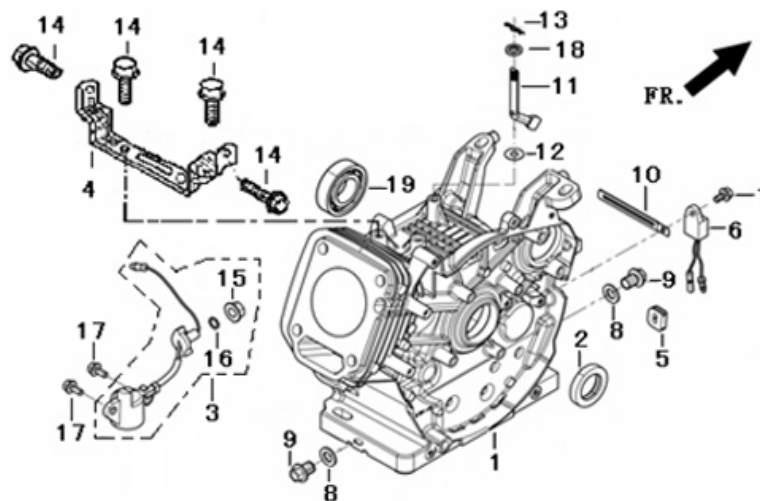

R420 GASOLINE ENGINE

FIG.1 HEAD SUBASSEMBLY, CYLINDER / PLUG, SPARK(E04)

REF.NO.	PART NO	DESCRIPTION	Q'TY	Nb packet	
E04-5	12131-Z190210-0000	GASKET, CYLINDER HEAD	1	1	
E04-6	12410-Z080110-H300	COVER SUBASSEMBLY, CYLINDER HEAD	1	1	
E04-7	12004-Z080110-0000	GASKET, CYLINDER HEAD COVER	1	1	
E04-8	17004-Z100110-0000	TUBE, BREATHER	1	1	
E04-9	12030-Z080110-0000	BOLT SUBASSEMBLY, CYLINDER HEAD COVER	1	1	
E04-12	90204-Z100210-0000	TUBE, BREATHER	2	1	
E04-13	90204-Z100320-0000	TUBE, BREATHER	2	1	
E04-14	90502-1220-00	PIN	2	1	
E04-15	12003-Z080110-0000	BOLT, CYLINDER HEAD	4	1	
E04-16	30010-Z010210-0000	PLUG, SPARK	1	1	
E04-17	12140-Z190130-0B99	HEAD SUBASSEMBLY. CYLINDER	1	1	

FIG.2 CRANKCASE.(E01)

REF.NO.	PART NO	DESCRIPTION	Q'TY	Nb packet	
E17-1	11310-Z220110-0B00	CRANKCASE SUBASSEMBLY.	1	1	
E17-2	90682-Z100210-0000	SEAL, OIL	1	1	
E17-3	37060-Z080110-0000	SENSOR, ENGINE OIL	1	1	
E17-4	16612-Z080110-H300	FRAME, FUEL TANK INSTALLTION	1	1	
E17-5	28101-Z080110-0000	PROTECTOR, OIL	1	1	
E17-6	37050-Z010210-0000	PROTECTOR, OIL	1	1	
E17-7	90001-0612-01	BOLT	1	1	
E17-8	90412-Z080110-0000	WASHER	2	1	
E17-9	11007-Z080110-0000	BOLT, DRAIN PLUG	2	1	
E17-10	90684-Z030120-0000	CLIP	1	1	
E17-11	16061-Z100110-0000	ARM, GOVERNOR	1	1	
E17-12	90412-Z080210-0000	WASHER	1	1	
E17-13	90501-Z010110-0000	PIN	1	1	
E17-14	90001-0820-01	BOLT	4	1	
E17-17	90001-0616-01	BOLT	2	1	
E17-18	90682-Z100210-0000	SEAL, OIL	1	1	
E17-19	90548-0202-CL	BEARING	1	1	

FIG.3 COVER SUBASSEMBLY, CRANKCASE / GEAR ASSY, GOVERNOR(E16)

REF.NO.	PART NO	DESCRIPTION	Q'TY	Nb packet
E01-1	11411-Z100510-0B00	COVER, CRANKCASE	1	1
E01-2	11001-Z100320-0000	GASKET, CRANKCASE	1	1
E01-3	15030-Z080120-Q500	PLUG SUBASSEMBLY, ENGINE OIL	1	1
E01-4	15010-Z080120-Q500	DIPSTICK SUBASSEMBLY, OIL	1	1
E01-6	90502-0812-00	PIN	2	1
E01-7	90001-0840-01	BOLT	7	1
E01-8	90548-0207-CL	BEARING	1	1
E01-9	16400-Z100110-0000	GEAR ASSY, GOVERNOR	1	1
E01-18	90682-Z310110-0000	SEAL, OIL	1	1
E01-19	90548-0202-CL	BEARING	1	1