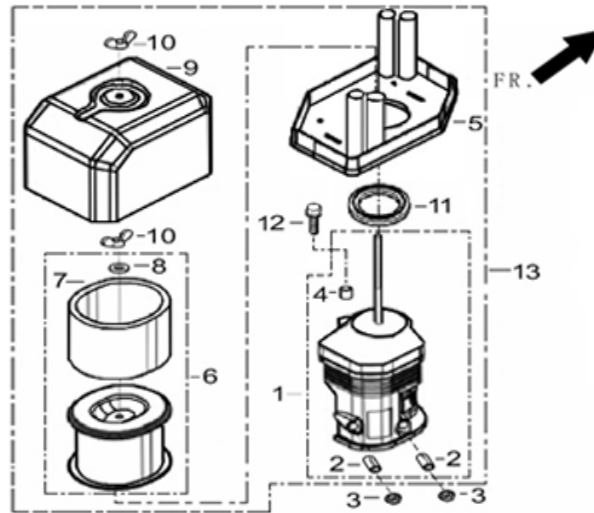

FIG.10 CLEANER, AIR (F02)

REF.NO.	PART NO	DESCRIPTION	Q'TY	Nb packet
E04-3	90305-0600-31	NUT	2	1
E04-12	90001-0620-01	BOLT	1	1
E04-13	17100-Z100110-0000	CLEANER, AIR	1	1