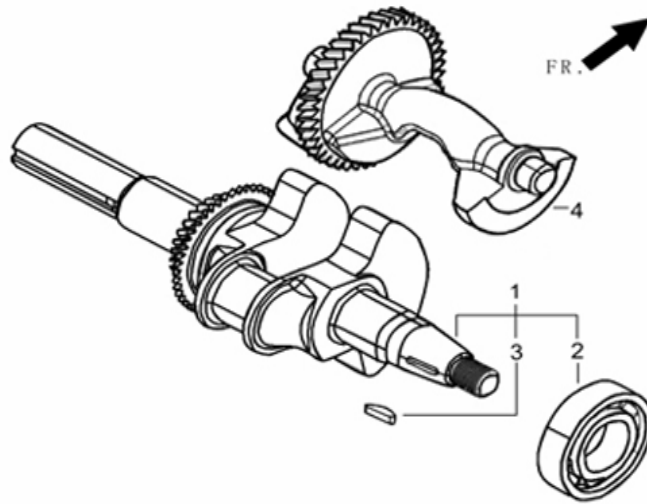

FIG.4 ROD,CRANKSHAFT CONNETING (E03)

REF.NO.	PART NO	DESCRIPTION		Q'TY	Nb packet	
E03-1	13300-Z190620-0000	CRANKSHAFT ASSY.		1	1	
E03-4	13400-Z190110-0000	SHAFT ASSY, BALANCING		1	1