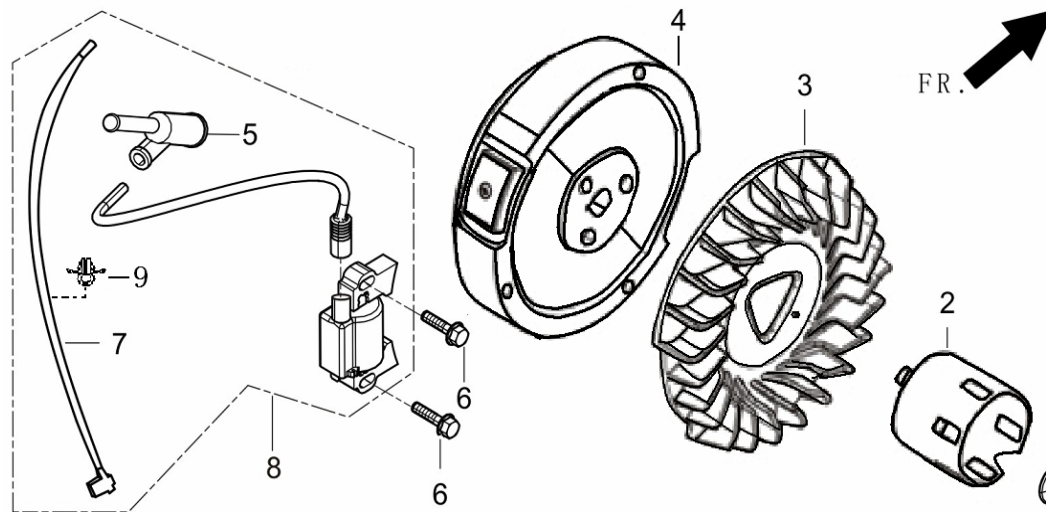

FIG.13 FLYWHEEL / IMPELLER / STARTER PULLEY / IGNITION COIL (E15)

REF.NO.	PART NO	DESCRIPTION	Q'TY	Nb packet	
E15-1	13501-Z080110-0000	NUT, FLYWHEEL	1	1	
E15-2	28002-Z100210-0000	PULLEY,STARTER	1	1	
E15-3	19352-Z100110-0000	IMPELLER	1	1	
E15-4	13510-Z220110-0000	FLYWHEEL SUBASSEMBLY	1	1	
E15-6	90001-0628-01	BOLT	2	1	
E15-8	30400-Z190110-0000	COIL, IGNITION	1	1