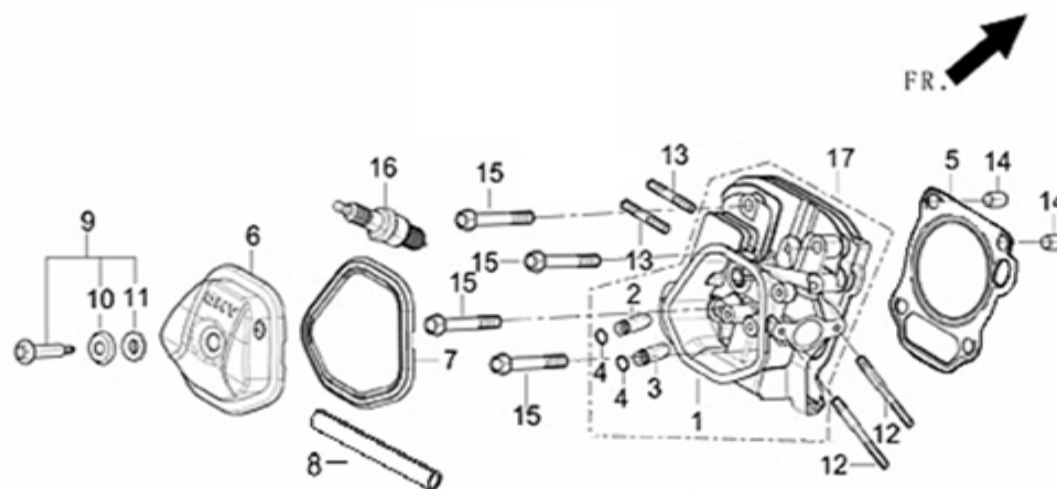

R420 GASOLINE ENGINE

FIG.1 HEAD SUBASSEMBLY, CYLINDER / PLUG, SPARK(E04)

REF.NO.	PART NO	DESCRIPTION	Q'TY	Nb packet	
E04-5	12131-Z190210-0000	GASKET, CYLINDER HEAD	1	1	
E04-6	12410-Z080110-H300	COVER SUBASSEMBLY, CYLINDER HEAD	1	1	
E04-7	12004-Z080110-0000	GASKET, CYLINDER HEAD COVER	1	1	
E04-8	17004-Z100110-0000	TUBE, BREATHER	1	1	
E04-9	12030-Z080110-0000	BOLT SUBASSEMBLY, CYLINDER HEAD COVER	1	1	
E04-12	90204-Z100210-0000	TUBE, BREATHER	2	1	
E04-13	90204-Z100320-0000	TUBE, BREATHER	2	1	
E04-14	90502-1220-00	PIN	2	1	
E04-15	12003-Z080110-0000	BOLT, CYLINDER HEAD	4	1	
E04-16	30010-Z010210-0000	PLUG, SPARK	1	1	
E04-17	12140-Z190130-0B99	HEAD SUBASSEMBLY. CYLINDER	1	1	

FIG.2 CRANKCASE.(E01)

REF.NO.	PART NO	DESCRIPTION	Q'TY	Nb packet	
E17-1	11310-Z220110-0B00	CRANKCASE SUBASSEMBLY.	1	1	
E17-2	90682-Z100210-0000	SEAL, OIL	1	1	
E17-3	37060-Z080110-0000	SENSOR, ENGINE OIL	1	1	
E17-4	16612-Z080110-H300	FRAME, FUEL TANK INSTALLTION	1	1	
E17-5	28101-Z080110-0000	PROTECTOR, OIL	1	1	
E17-6	37050-Z010210-0000	PROTECTOR, OIL	1	1	
E17-7	90001-0612-01	BOLT	1	1	
E17-8	90412-Z080110-0000	WASHER	2	1	
E17-9	11007-Z080110-0000	BOLT, DRAIN PLUG	2	1	
E17-10	90684-Z030120-0000	CLIP	1	1	
E17-11	16061-Z100110-0000	ARM, GOVERNOR	1	1	
E17-12	90412-Z080210-0000	WASHER	1	1	
E17-13	90501-Z010110-0000	PIN	1	1	
E17-14	90001-0820-01	BOLT	4	1	
E17-17	90001-0616-01	BOLT	2	1	
E17-18	90682-Z100210-0000	SEAL, OIL	1	1	
E17-19	90548-0202-CL	BEARING	1	1	

FIG.3 COVER SUBASSEMBLY, CRANKCASE / GEAR ASSY, GOVERNOR(E16)

REF.NO.	PART NO	DESCRIPTION	Q'TY	Nb packet
E01-1	11411-Z100510-0B00	COVER, CRANKCASE	1	1
E01-2	11001-Z100320-0000	GASKET, CRANKCASE	1	1
E01-3	15030-Z080120-Q500	PLUG SUBASSEMBLY, ENGINE OIL	1	1
E01-4	15010-Z080120-Q500	DIPSTICK SUBASSEMBLY, OIL	1	1
E01-6	90502-0812-00	PIN	2	1
E01-7	90001-0840-01	BOLT	7	1
E01-8	90548-0207-CL	BEARING	1	1
E01-9	16400-Z100110-0000	GEAR ASSY, GOVERNOR	1	1
E01-18	90682-Z310110-0000	SEAL, OIL	1	1
E01-19	90548-0202-CL	BEARING	1	1