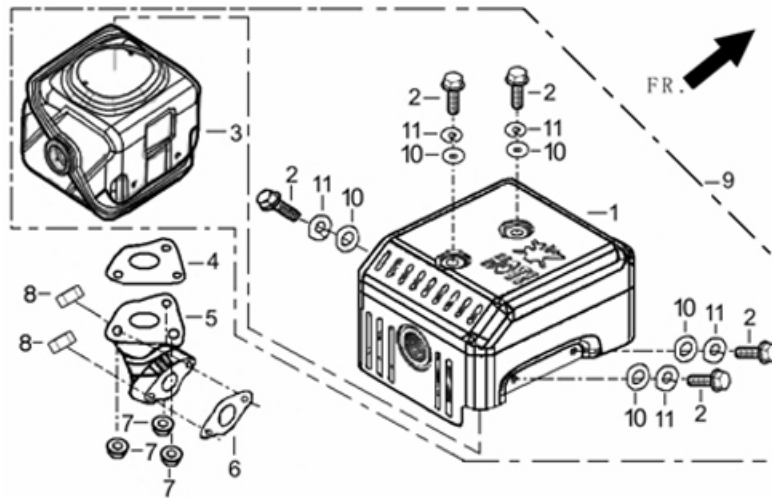

FIG.11 MUFFLER ASSY. (F04)

REF.NO.	PART NO	DESCRIPTION	Q'TY	Nb packet
F04-4	18101-Z080110-0000	GASKET, MUFFLER	1	1
F04-5	18150-Z080210-0000	PIPE, EXHAUST	1	1
F04-6	18001-Z080210-0000	GASKET, EXHAUST OUTLET	1	1
F04-7	90305-0800-31	NUT	3	1
F04-8	90305-0800-31	NUT	2	1
F04-9	18100-Z100510-0000	MUFFLER ASSY.	1	1