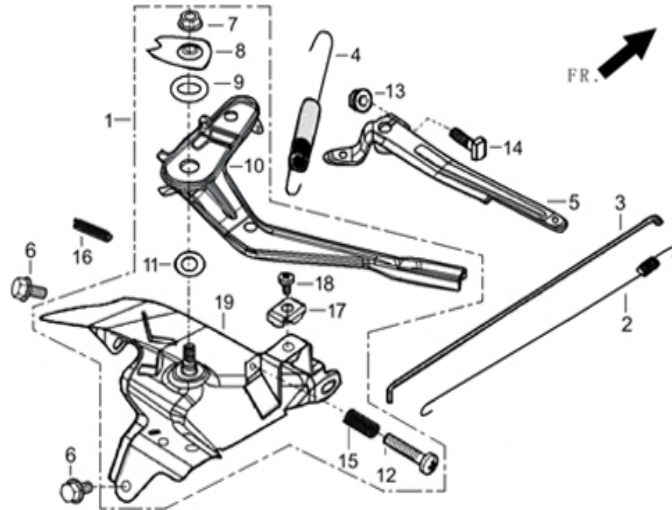

FIG.14 CONTROL ASSY, THROTTLE (E13)

REF.NO.	PART NO	DESCRIPTION	Q'TY	Nb packet
E13-1	16520-Z100310-0000	CONTROL ASSY, THROTTLE	1	1
E13-2	16012-Z080110-0000	SPRING, THROTTLE VALVE RETURNING	1	1
E13-3	16062-Z100110-0000	ROD, GOVERNEOR	1	1
E13-4	16063-Z100110-0000	SPRING, GOVERNOR	1	1
E13-5	16070-Z100110-0000	SUPPORT SUBASSEMBLY, GOVERNOR	1	1
E13-6	90001-0612-01	BOLT	2	1
E13-13	90305-0600-31	NUT	1	1
E13-14	16072-Z010110-0000	BOLT, GOVERNOR SUPPORT	1	1