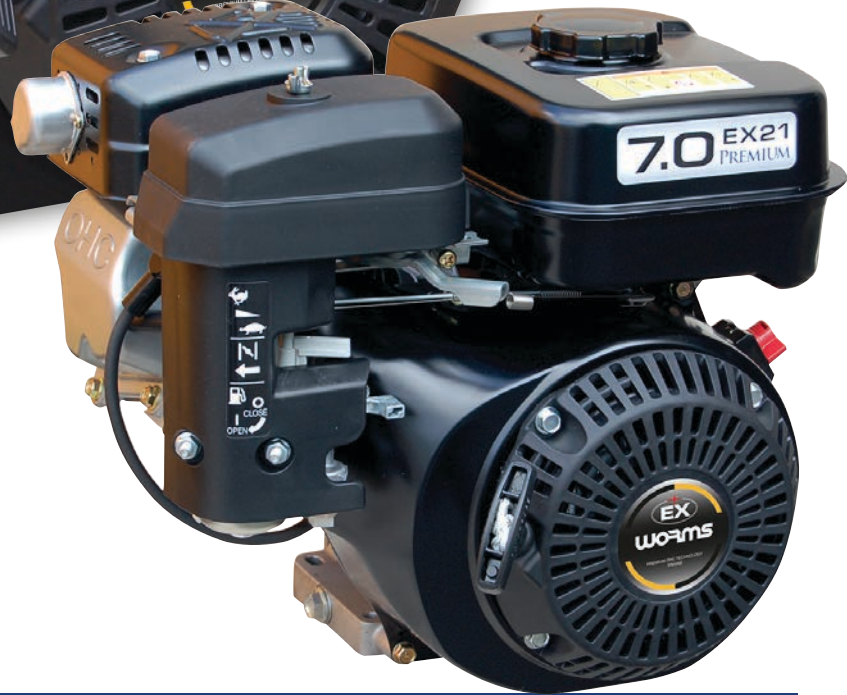

**WORMS**  
ENTREPRISES

wo

WORMS EX SERIE

EX 21

MULTI-PURPOSE

- EX Series engines are easy to install and offer maximum efficiency, high performance and impressive power with minimal noise and low emissions.
- With 5 models ranging from 4.3 to 12 horsepower, including a specially tailored all-season engine, EX Series engines are ideal for use in soil compactors, pressure washers, generators, water pumps, air compressors, log splitters, lawn and turf seeders and chippers/shredders.

## SPECIFICATIONS

Bore × Stroke	mm	67 x 60
Displacement	cm <sup>3</sup>	211
Max. power		7,0 HP @ 4000 RPM
Rated power		5,0 HP @ 3600 RPM
Max. torque		13,9 N•m @ 2500 RPM
Fuel		Gasoline SP95
Fuel tank capacity	L	3,6
Dimensions (L × W × H)	mm	311 × 366 × 335
Dry weight	kg	16