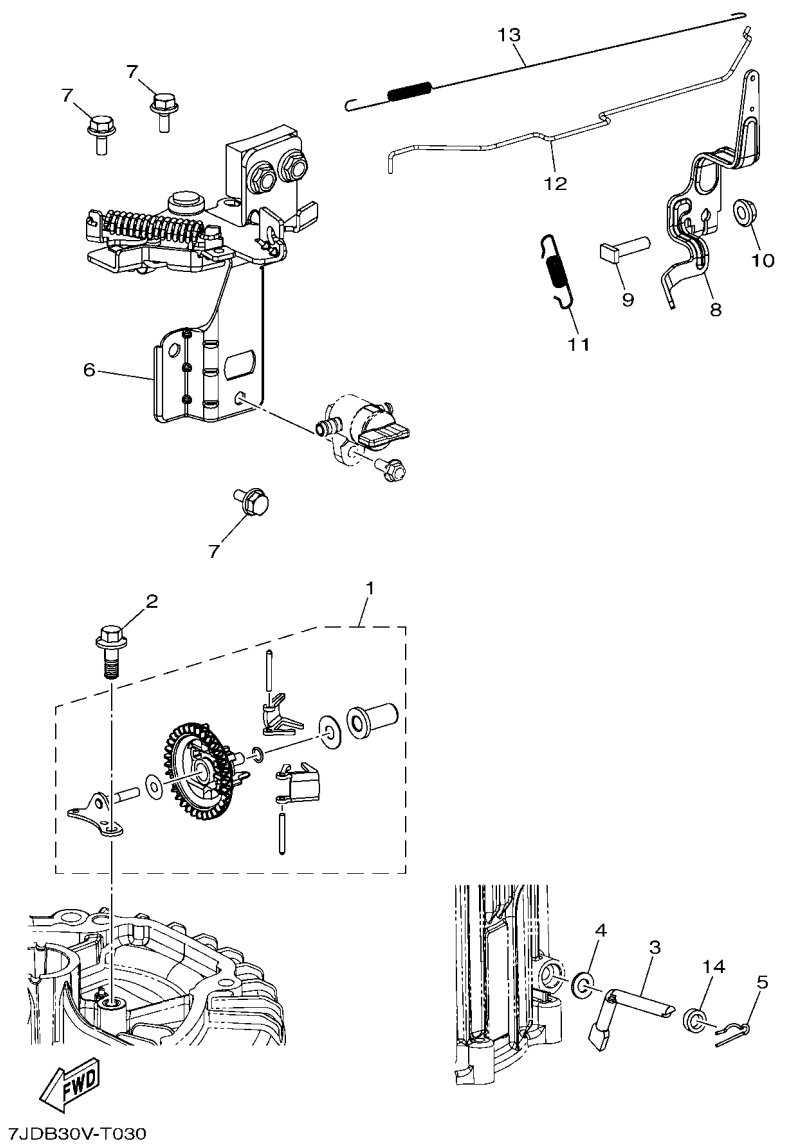

PARTS CATALOGUE

MA19075011 (7JDB) FRA (STAGE 5)

CONTENTS

CYLINDER.....	1
CRANKSHAFT & PISTON.....	2
GOVERNOR.....	3
CAMSHAFT & VALVE.....	4
AIR SHROUD & STARTER.....	5
INTAKE.....	6
EXHAUST.....	7
CRANKCASE.....	8
FUEL TANK.....	9
ELECTRICAL.....	10
EMBLEM & LABEL.....	11

FIG. 3 GOVERNOR

REF. NO.	PART NO.	DESCRIPTION	7JDB				REMARKS
1	7JD-E1970-00	FLYWEIGHT SHAFT ASSY	1				
2	7JD-RA102-20	BOLT, FLANGE	1				
3	7JD-E1922-00	FORK, GOVERNOR	1				
4	7JD-RA400-10	WASHER, PLAIN	1				
5	7JD-E4139-00	CLIP, PIPE	1				
6	7JD-R2630-10	SPEED CONTROL ASSY	1				
7	7JD-RA102-00	BOLT, FLANGE	3				
8	7JD-E1924-00	ARM, GOVERNOR	1				
9	7JD-R4041-00	SCREW,BIND	1				
10	7JD-RA309-00	NUT	1				
11	7JD-E8226-40	SPRING, GOVERNOR	1				
12	7JD-E1928-10	ROD, LINK	1				
13	7JD-RAD01-00	SPRING, TENSION 1	1				
14	7JD-RAE01-20	SEAL, OIL	1				

FIG. 4 CAMSHAFT & VALVE

REF. NO.	PART NO.	DESCRIPTION	7JDB				REMARKS
1	7JD-E2170-00	CAMSHAFT ASSY 1	1				
2	7JD-R2483-00	CAM, SHAFT	1				
3	7JD-R1167-20	GASKET,1	1				
4	7JD-RA102-30	BOLT, FLANGE	1				
5	7JD-RA400-30	WASHER, PLAIN	1				
6	7JD-E2111-00	VALVE, INTAKE	1				
7	7JD-E2121-00	VALVE, EXHAUST	1				
8	7JD-E2117-00	RETAINER, VALVE SPRING	2				
9	7JD-E1815-00	SPRING, VALVE	2				
10	7JD-E2150-00	VALVE ROCKER ARM ASSY	1				
11	7JD-E2160-00	VALVE ROCKER ARM ASSY 2	1				
12	7JD-E2146-00	SHAFT, ROCKER	1				
13	7JD-E1456-00	CHAIN, PRIMARY	1				
14	7JD-E2231-00	GUIDE, STOPPER 1	1				
15	7JD-R2441-00	ARM, TENSIONER	1				
16	7JD-E6146-00	SPRG.,TENSIONER	1				
17	7JD-E1499-00	SHAFT, TENSIONER	1				
18	7JD-E2119-00	SEAL, VALVE STEM	1				

7JDA30V-S040

 7JDA30V-S050

FIG. 5 AIR SHROUD & STARTER

REF. NO.	PART NO.	DESCRIPTION	7JDB				REMARKS
1	7JD-E262E-50	SHROUD, 2	1				
2	7JD-RA204-10	SCREW	4				
3	7JD-E5710-00	STARTER ASSY	1				
4	7JD-E5755-00	.HANDLE, STARTER	1				
5	7JD-E5781-00	.ROPE	1				
6	7JD-E5741-00	.PAWL, DRIVE	2				
7	7JD-E5723-00	PULLEY, STARTER	1				
8	7JD-RA124-00	BOLT, STUD	2				
9	7JD-RA124-10	BOLT, STUD	1				
10	7JD-RA309-00	NUT	3				