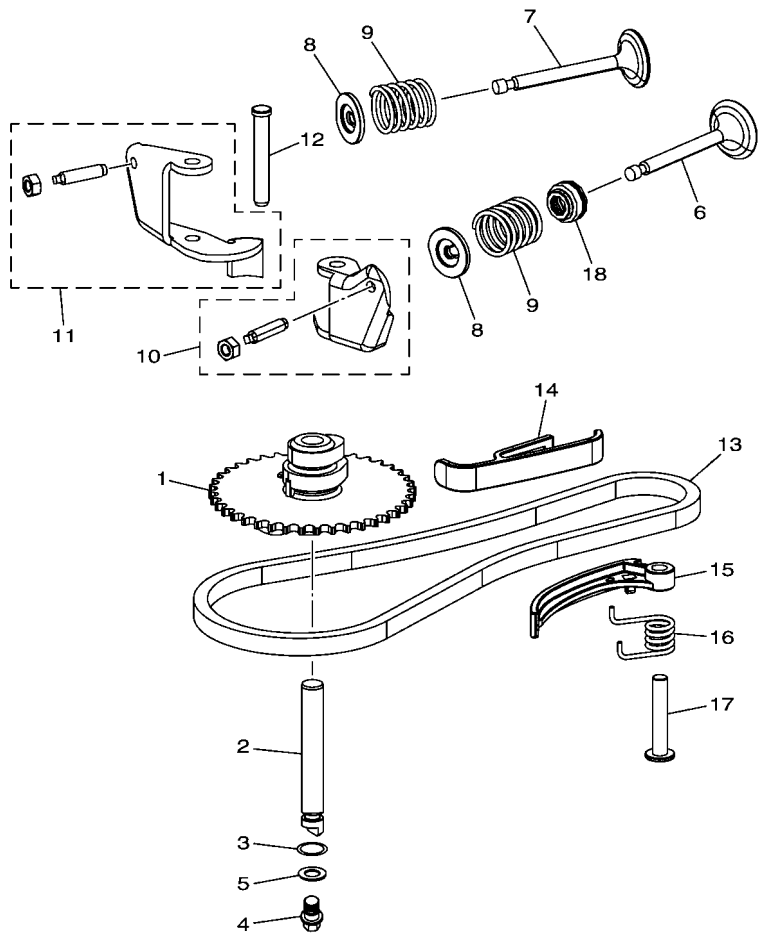

FIG. 3 GOVERNOR

REF. NO.	PART NO.	DESCRIPTION	7JDB				REMARKS
1	7JD-E1970-00	FLYWEIGHT SHAFT ASSY	1				
2	7JD-RA102-20	BOLT, FLANGE	1				
3	7JD-E1922-00	FORK, GOVERNOR	1				
4	7JD-RA400-10	WASHER, PLAIN	1				
5	7JD-E4139-00	CLIP, PIPE	1				
6	7JD-R2630-10	SPEED CONTROL ASSY	1				
7	7JD-RA102-00	BOLT, FLANGE	3				
8	7JD-E1924-00	ARM, GOVERNOR	1				
9	7JD-R4041-00	SCREW,BIND	1				
10	7JD-RA309-00	NUT	1				
11	7JD-E8226-40	SPRING, GOVERNOR	1				
12	7JD-E1928-10	ROD, LINK	1				
13	7JD-RAD01-00	SPRING, TENSION 1	1				
14	7JD-RAE01-20	SEAL, OIL	1				

FIG. 4 CAMSHAFT & VALVE

REF. NO.	PART NO.	DESCRIPTION	7JDB				REMARKS
1	7JD-E2170-00	CAMSHAFT ASSY 1	1				
2	7JD-R2483-00	CAM, SHAFT	1				
3	7JD-R1167-20	GASKET,1	1				
4	7JD-RA102-30	BOLT, FLANGE	1				
5	7JD-RA400-30	WASHER, PLAIN	1				
6	7JD-E2111-00	VALVE, INTAKE	1				
7	7JD-E2121-00	VALVE, EXHAUST	1				
8	7JD-E2117-00	RETAINER, VALVE SPRING	2				
9	7JD-E1815-00	SPRING, VALVE	2				
10	7JD-E2150-00	VALVE ROCKER ARM ASSY	1				
11	7JD-E2160-00	VALVE ROCKER ARM ASSY 2	1				
12	7JD-E2146-00	SHAFT, ROCKER	1				
13	7JD-E1456-00	CHAIN, PRIMARY	1				
14	7JD-E2231-00	GUIDE, STOPPER 1	1				
15	7JD-R2441-00	ARM, TENSIONER	1				
16	7JD-E6146-00	SPRG.,TENSIONER	1				
17	7JD-E1499-00	SHAFT, TENSIONER	1				
18	7JD-E2119-00	SEAL, VALVE STEM	1				