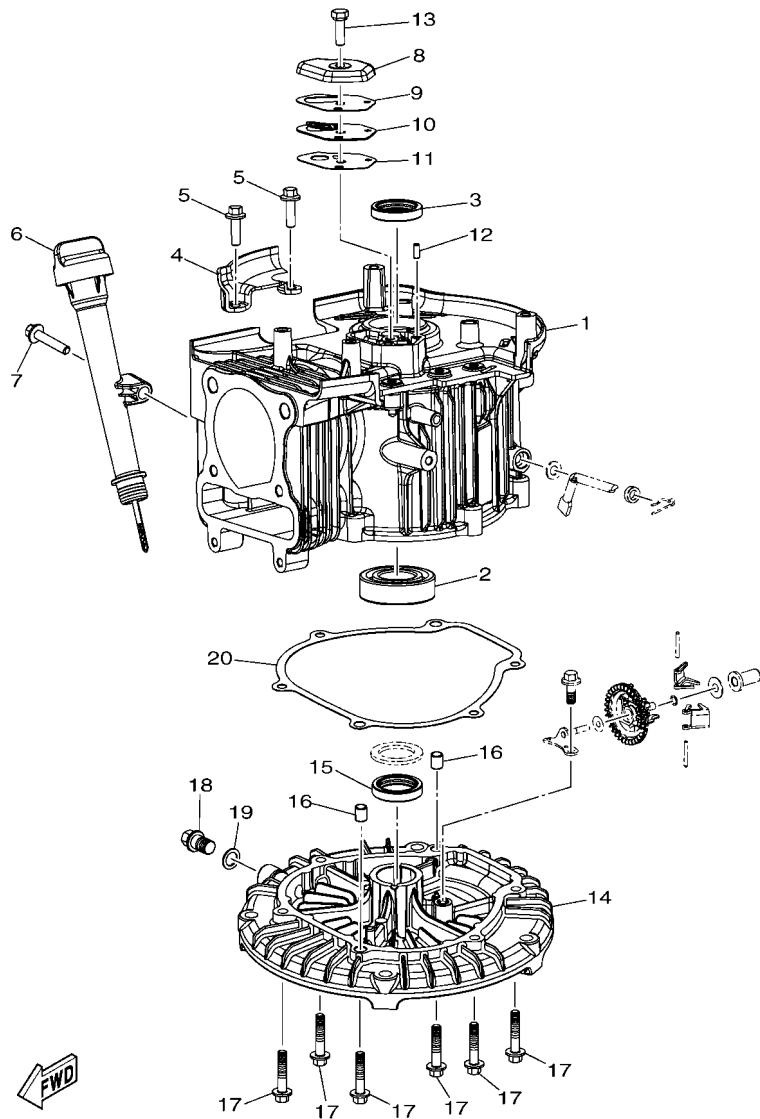

FIG. 3 GOVERNOR

REF. NO.	PART NO.	DESCRIPTION	7JDB				REMARKS
1	7JD-E1970-00	FLYWEIGHT SHAFT ASSY	1				
2	7JD-RA102-20	BOLT, FLANGE	1				
3	7JD-E1922-00	FORK, GOVERNOR	1				
4	7JD-RA400-10	WASHER, PLAIN	1				
5	7JD-E4139-00	CLIP, PIPE	1				
6	7JD-R2630-10	SPEED CONTROL ASSY	1				
7	7JD-RA102-00	BOLT, FLANGE	3				
8	7JD-E1924-00	ARM, GOVERNOR	1				
9	7JD-R4041-00	SCREW,BIND	1				
10	7JD-RA309-00	NUT	1				
11	7JD-E8226-40	SPRING, GOVERNOR	1				
12	7JD-E1928-10	ROD, LINK	1				
13	7JD-RAD01-00	SPRING, TENSION 1	1				
14	7JD-RAE01-20	SEAL, OIL	1				

FIG. 4 CAMSHAFT & VALVE

REF. NO.	PART NO.	DESCRIPTION	7JDB				REMARKS
1	7JD-E2170-00	CAMSHAFT ASSY 1	1				
2	7JD-R2483-00	CAM, SHAFT	1				
3	7JD-R1167-20	GASKET,1	1				
4	7JD-RA102-30	BOLT, FLANGE	1				
5	7JD-RA400-30	WASHER, PLAIN	1				
6	7JD-E2111-00	VALVE, INTAKE	1				
7	7JD-E2121-00	VALVE, EXHAUST	1				
8	7JD-E2117-00	RETAINER, VALVE SPRING	2				
9	7JD-E1815-00	SPRING, VALVE	2				
10	7JD-E2150-00	VALVE ROCKER ARM ASSY	1				
11	7JD-E2160-00	VALVE ROCKER ARM ASSY 2	1				
12	7JD-E2146-00	SHAFT, ROCKER	1				
13	7JD-E1456-00	CHAIN, PRIMARY	1				
14	7JD-E2231-00	GUIDE, STOPPER 1	1				
15	7JD-R2441-00	ARM, TENSIONER	1				
16	7JD-E6146-00	SPRG.,TENSIONER	1				
17	7JD-E1499-00	SHAFT, TENSIONER	1				
18	7JD-E2119-00	SEAL, VALVE STEM	1				

7JDA30V-S040

 7JDA30V-S050

FIG. 5 AIR SHROUD & STARTER

REF. NO.	PART NO.	DESCRIPTION	7JDB				REMARKS
1	7JD-E262E-50	SHROUD, 2	1				
2	7JD-RA204-10	SCREW	4				
3	7JD-E5710-00	STARTER ASSY	1				
4	7JD-E5755-00	.HANDLE, STARTER	1				
5	7JD-E5781-00	.ROPE	1				
6	7JD-E5741-00	.PAWL, DRIVE	2				
7	7JD-E5723-00	PULLEY, STARTER	1				
8	7JD-RA124-00	BOLT, STUD	2				
9	7JD-RA124-10	BOLT, STUD	1				
10	7JD-RA309-00	NUT	3				