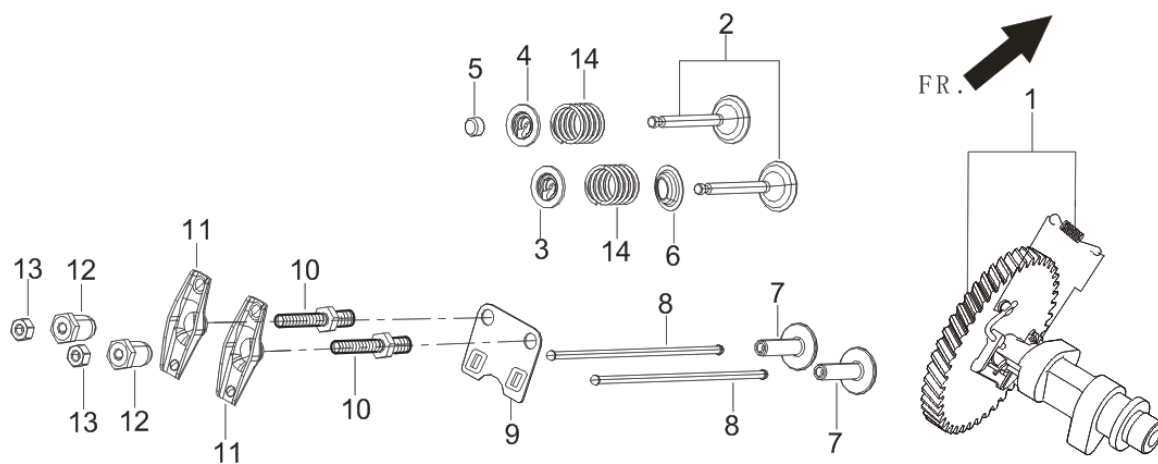

PARTS CATALOG

Model

ACCESS J 60-75

(RT80ZB28-3.6Q)

Engine Model
WORMS R210

03-01-2023

FIG.1 HEAD SUBASSEMBLY, CYLINDER / PLUG, SPARK (E04)

FIG.2 CRANKCASE. / GEAR ASSY, GOVERNOR. (E17)

FIG.3 COVER SUBASSEMBLY, CRANKCASE (E01)

FIG.4 ROD,CRANKSHAFT CONNETING (E03)

FIG.5 RING SET,OIL / ROD,CRANKSHAFT CONNETING (E03)

FIG.6 TRAIN,VALVE / CAMSHAFT SUBASSEMBLY (E05)

FIG.7 STARTER,RECOIL (E08)

FIG.8 SHROUD / SHIELD,LOWER (E14)

FIG 15: (F68)

FIG 15: (F68)

REF.	PART NUMBER	PART NAME	QTY.	REMARKS
F68-1	90001-1025-51	BOLT	4	
F68-2	70108-V340310-0K00	OUTLET WATER	1	
F68-3	70109-V340110-0000	GASKET OUTLET	1	
F68-4	70105-V340210-0K00	PUMP BODY	1	
F68-5	90001-1020-51	BOLT	3	
F68-6	90001-1030-01	BOLT	4	
F68-7	90001-V020110-0000	BOLT	4	
F68-8	90409-V260110-0000	WASHER	5	
F68-9	70118-V340110-0K00	JOINT, WATER PUMP	1	
F68-10	90522-V010110-0000	KEY	1	
F68-11	90001-V070110-0000	BOLT	1	
F68-12	70119-V340110-0000	CUSHION, WATER PUMP JOINT	1	
F68-13	90505-0618-00	PIN	2	
F68-14	70102-V340110-0000	IMPELLER, WATER PUMP	1	
F68-15	70103-V340110-0000	CASE, WHORL	1	
F68-16	70104-V340110-0000	RIGN WHORL CASE SEALING	1	
F68-17	70300-V260210-0000	SEAL ASSY, MECHANISM	1	
F68-18	70309-V260210-0000	SEAL,PORCELAIN	1	
F68-19	70125-V260210-0000	WASHER	1	
F68-20	70122-V260110-0000	WASHER, SCREW PLUG	2	
F68-21	70107-V330110-0000	PLUG, THREAD	2	
F68-22	70115-V340110-0000	GASKET INLET WATER	1	
F68-23	70116-V340110-0K00	INLET, WATER	1	
F68-24	70131-V340110-0000	RING, HOSE JOINT SEAL	2	
F68-25	70111-V340110-0K00	JOINT, HOSE	2	
F68-26	70112-V270110-0K00	INTERFACE, HOSE	2	
F68-27	70400-V270110-0000	HOOP ASSY, HOSE	3	
F68-28	70113-V270110-0000	COVER, FILTER	1	
F68-29	70114-V270110-0000	FILTER	1	
F68-30	70100-V340610-0K00	PUMP ASSY, WATER	1	