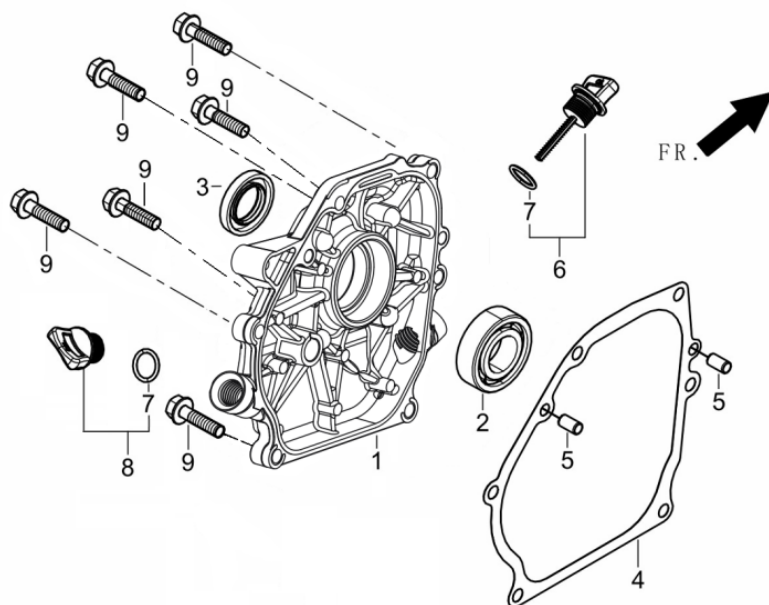

PARTS CATALOG

Model

ACCESS J 60-75

(RT80ZB28-3.6Q)

Engine Model
WORMS R210

03-01-2023

FIG.1 HEAD SUBASSEMBLY, CYLINDER / PLUG, SPARK (E04)

FIG.2 CRANKCASE. / GEAR ASSY, GOVERNOR. (E17)

FIG.3 COVER SUBASSEMBLY, CRANKCASE (E01)

FIG.4 ROD,CRANKSHAFT CONNETING (E03)

FIG.5 RING SET,OIL / ROD,CRANKSHAFT CONNETING (E03)

FIG.6 TRAIN,VALVE / CAMSHAFT SUBASSEMBLY (E05)

FIG.7 STARTER,RECOIL (E08)

FIG.8 SHROUD / SHIELD,LOWER (E14)

FIG 15: (F68)

FIG 15: (F68)

REF.	PART NUMBER	PART NAME	QTY.	REMARKS
F68-1	90001-1025-51	BOLT	4	
F68-2	70108-V340310-0K00	OUTLET WATER	1	
F68-3	70109-V340110-0000	GASKET OUTLET	1	
F68-4	70105-V340210-0K00	PUMP BODY	1	
F68-5	90001-1020-51	BOLT	3	
F68-6	90001-1030-01	BOLT	4	
F68-7	90001-V020110-0000	BOLT	4	
F68-8	90409-V260110-0000	WASHER	5	
F68-9	70118-V340110-0K00	JOINT, WATER PUMP	1	
F68-10	90522-V010110-0000	KEY	1	
F68-11	90001-V070110-0000	BOLT	1	
F68-12	70119-V340110-0000	CUSHION, WATER PUMP JOINT	1	
F68-13	90505-0618-00	PIN	2	
F68-14	70102-V340110-0000	IMPELLER, WATER PUMP	1	
F68-15	70103-V340110-0000	CASE, WHORL	1	
F68-16	70104-V340110-0000	RIGN WHORL CASE SEALING	1	
F68-17	70300-V260210-0000	SEAL ASSY, MECHANISM	1	
F68-18	70309-V260210-0000	SEAL,PORCELAIN	1	
F68-19	70125-V260210-0000	WASHER	1	
F68-20	70122-V260110-0000	WASHER, SCREW PLUG	2	
F68-21	70107-V330110-0000	PLUG, THREAD	2	
F68-22	70115-V340110-0000	GASKET INLET WATER	1	
F68-23	70116-V340110-0K00	INLET, WATER	1	
F68-24	70131-V340110-0000	RING, HOSE JOINT SEAL	2	
F68-25	70111-V340110-0K00	JOINT, HOSE	2	
F68-26	70112-V270110-0K00	INTERFACE, HOSE	2	
F68-27	70400-V270110-0000	HOOP ASSY, HOSE	3	
F68-28	70113-V270110-0000	COVER, FILTER	1	
F68-29	70114-V270110-0000	FILTER	1	
F68-30	70100-V340610-0K00	PUMP ASSY, WATER	1	