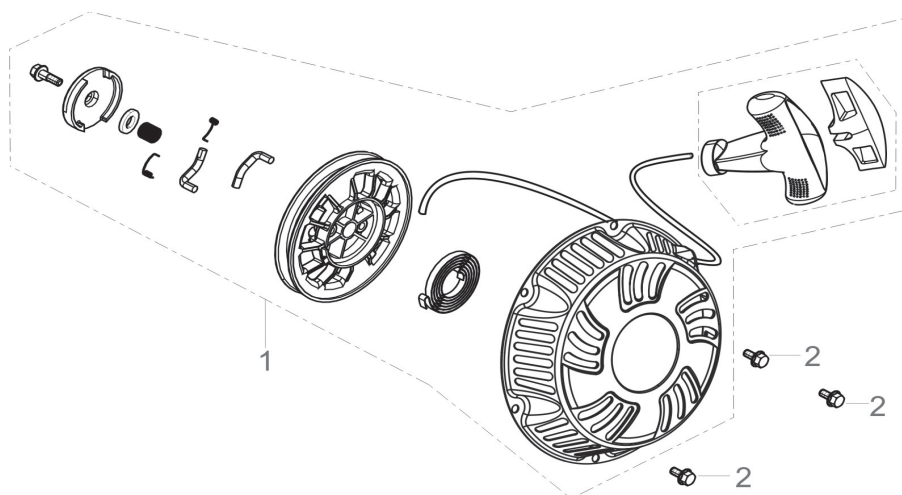

PARTS CATALOG

Model

ACCESS J 60-75

(RT80ZB28-3.6Q)

Engine Model
WORMS R210

03-01-2023

FIG.1 HEAD SUBASSEMBLY, CYLINDER / PLUG, SPARK (E04)

FIG.2 CRANKCASE. / GEAR ASSY, GOVERNOR. (E17)

FIG.3 COVER SUBASSEMBLY, CRANKCASE (E01)

FIG.4 ROD,CRANKSHAFT CONNETING (E03)

FIG.5 RING SET,OIL / ROD,CRANKSHAFT CONNETING (E03)

FIG.6 TRAIN,VALVE / CAMSHAFT SUBASSEMBLY (E05)

FIG.7 STARTER,RECOIL (E08)

FIG.8 SHROUD / SHIELD,LOWER (E14)

FIG 15: (F68)

FIG 15: (F68)

REF.	PART NUMBER	PART NAME	QTY.	REMARKS
F68-1	90001-1025-51	BOLT	4	
F68-2	70108-V340310-0K00	OUTLET WATER	1	
F68-3	70109-V340110-0000	GASKET OUTLET	1	
F68-4	70105-V340210-0K00	PUMP BODY	1	
F68-5	90001-1020-51	BOLT	3	
F68-6	90001-1030-01	BOLT	4	
F68-7	90001-V020110-0000	BOLT	4	
F68-8	90409-V260110-0000	WASHER	5	
F68-9	70118-V340110-0K00	JOINT, WATER PUMP	1	
F68-10	90522-V010110-0000	KEY	1	
F68-11	90001-V070110-0000	BOLT	1	
F68-12	70119-V340110-0000	CUSHION, WATER PUMP JOINT	1	
F68-13	90505-0618-00	PIN	2	
F68-14	70102-V340110-0000	IMPELLER, WATER PUMP	1	
F68-15	70103-V340110-0000	CASE, WHORL	1	
F68-16	70104-V340110-0000	RIGN WHORL CASE SEALING	1	
F68-17	70300-V260210-0000	SEAL ASSY, MECHANISM	1	
F68-18	70309-V260210-0000	SEAL,PORCELAIN	1	
F68-19	70125-V260210-0000	WASHER	1	
F68-20	70122-V260110-0000	WASHER, SCREW PLUG	2	
F68-21	70107-V330110-0000	PLUG, THREAD	2	
F68-22	70115-V340110-0000	GASKET INLET WATER	1	
F68-23	70116-V340110-0K00	INLET, WATER	1	
F68-24	70131-V340110-0000	RING, HOSE JOINT SEAL	2	
F68-25	70111-V340110-0K00	JOINT, HOSE	2	
F68-26	70112-V270110-0K00	INTERFACE, HOSE	2	
F68-27	70400-V270110-0000	HOOP ASSY, HOSE	3	
F68-28	70113-V270110-0000	COVER, FILTER	1	
F68-29	70114-V270110-0000	FILTER	1	
F68-30	70100-V340610-0K00	PUMP ASSY, WATER	1	