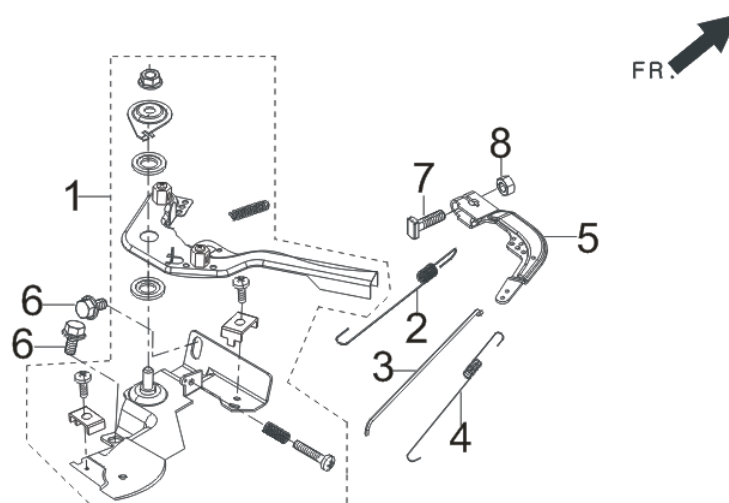

FIG.3 COVER SUBASSEMBLY, CRANKCASE (E01)

FIG.4 ROD,CRANKSHAFT CONNETING (E03)

FIG.5 RING SET,OIL / ROD,CRANKSHAFT CONNETING (E03)

FIG.6 TRAIN,VALVE / CAMSHAFT SUBASSEMBLY (E05)

FIG.7 STARTER,RECOIL (E08)

FIG.8 SHROUD / SHIELD,LOWER (E14)

FIG.9 CARBURETOR ASSY. (E11)

FIG.10 CLEANER, AIR (F02)

FIG.11 MUFFLER ASSY. (F04)

FIG.12 TANK ASSY, FUEL (F01)

FIG.13 FLYWHEEL / IMPELLER / STARTER PULLEY / IGNITION COIL (E15)

FIG.14 CONTROL ASSY, THROTTLE (E13)

FIG 15: (F68)

FIG 15: (F68)

REF.	PART NUMBER	PART NAME	QTY.	REMARKS
F68-1	90001-1025-51	BOLT	4	
F68-2	70108-V340310-0K00	OUTLET WATER	1	
F68-3	70109-V340110-0000	GASKET OUTLET	1	
F68-4	70105-V340210-0K00	PUMP BODY	1	
F68-5	90001-1020-51	BOLT	3	
F68-6	90001-1030-01	BOLT	4	
F68-7	90001-V020110-0000	BOLT	4	
F68-8	90409-V260110-0000	WASHER	5	
F68-9	70118-V340110-0K00	JOINT, WATER PUMP	1	
F68-10	90522-V010110-0000	KEY	1	
F68-11	90001-V070110-0000	BOLT	1	
F68-12	70119-V340110-0000	CUSHION, WATER PUMP JOINT	1	
F68-13	90505-0618-00	PIN	2	
F68-14	70102-V340110-0000	IMPELLER, WATER PUMP	1	
F68-15	70103-V340110-0000	CASE, WHORL	1	
F68-16	70104-V340110-0000	RIGN WHORL CASE SEALING	1	
F68-17	70300-V260210-0000	SEAL ASSY, MECHANISM	1	
F68-18	70309-V260210-0000	SEAL,PORCELAIN	1	
F68-19	70125-V260210-0000	WASHER	1	
F68-20	70122-V260110-0000	WASHER, SCREW PLUG	2	
F68-21	70107-V330110-0000	PLUG, THREAD	2	
F68-22	70115-V340110-0000	GASKET INLET WATER	1	
F68-23	70116-V340110-0K00	INLET, WATER	1	
F68-24	70131-V340110-0000	RING, HOSE JOINT SEAL	2	
F68-25	70111-V340110-0K00	JOINT, HOSE	2	
F68-26	70112-V270110-0K00	INTERFACE, HOSE	2	
F68-27	70400-V270110-0000	HOOP ASSY, HOSE	3	
F68-28	70113-V270110-0000	COVER, FILTER	1	
F68-29	70114-V270110-0000	FILTER	1	
F68-30	70100-V340610-0K00	PUMP ASSY, WATER	1	