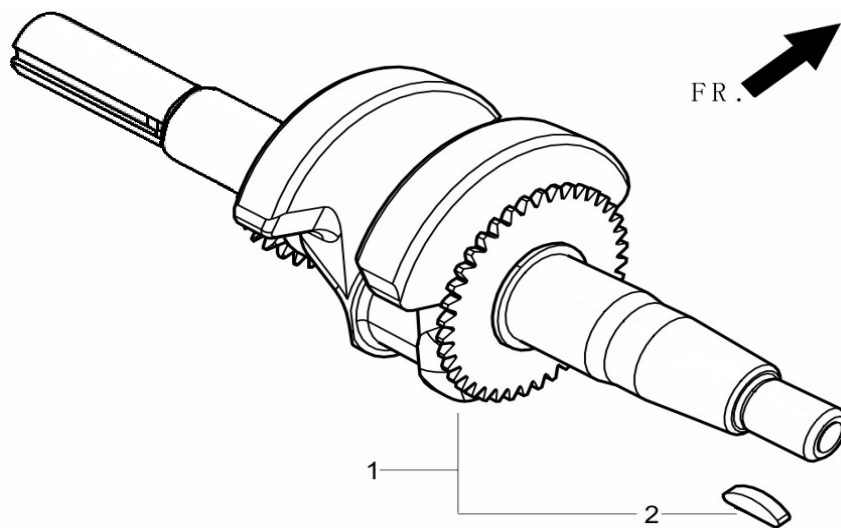

PARTS CATALOG

Model

ACCESS J 60-75

(RT80ZB28-3.6Q)

Engine Model
WORMS R210

03-01-2023

FIG.1 HEAD SUBASSEMBLY, CYLINDER / PLUG, SPARK (E04)

FIG.2 CRANKCASE. / GEAR ASSY, GOVERNOR. (E17)

FIG.3 COVER SUBASSEMBLY, CRANKCASE (E01)

FIG.4 ROD,CRANKSHAFT CONNETING (E03)

FIG.5 RING SET,OIL / ROD,CRANKSHAFT CONNETING (E03)

FIG.6 TRAIN,VALVE / CAMSHAFT SUBASSEMBLY (E05)

FIG.7 STARTER,RECOIL (E08)

FIG.8 SHROUD / SHIELD,LOWER (E14)

FIG 15: (F68)

FIG 15: (F68)

REF.	PART NUMBER	PART NAME	QTY.	REMARKS
F68-1	90001-1025-51	BOLT	4	
F68-2	70108-V340310-0K00	OUTLET WATER	1	
F68-3	70109-V340110-0000	GASKET OUTLET	1	
F68-4	70105-V340210-0K00	PUMP BODY	1	
F68-5	90001-1020-51	BOLT	3	
F68-6	90001-1030-01	BOLT	4	
F68-7	90001-V020110-0000	BOLT	4	
F68-8	90409-V260110-0000	WASHER	5	
F68-9	70118-V340110-0K00	JOINT, WATER PUMP	1	
F68-10	90522-V010110-0000	KEY	1	
F68-11	90001-V070110-0000	BOLT	1	
F68-12	70119-V340110-0000	CUSHION, WATER PUMP JOINT	1	
F68-13	90505-0618-00	PIN	2	
F68-14	70102-V340110-0000	IMPELLER, WATER PUMP	1	
F68-15	70103-V340110-0000	CASE, WHORL	1	
F68-16	70104-V340110-0000	RIGN WHORL CASE SEALING	1	
F68-17	70300-V260210-0000	SEAL ASSY, MECHANISM	1	
F68-18	70309-V260210-0000	SEAL,PORCELAIN	1	
F68-19	70125-V260210-0000	WASHER	1	
F68-20	70122-V260110-0000	WASHER, SCREW PLUG	2	
F68-21	70107-V330110-0000	PLUG, THREAD	2	
F68-22	70115-V340110-0000	GASKET INLET WATER	1	
F68-23	70116-V340110-0K00	INLET, WATER	1	
F68-24	70131-V340110-0000	RING, HOSE JOINT SEAL	2	
F68-25	70111-V340110-0K00	JOINT, HOSE	2	
F68-26	70112-V270110-0K00	INTERFACE, HOSE	2	
F68-27	70400-V270110-0000	HOOP ASSY, HOSE	3	
F68-28	70113-V270110-0000	COVER, FILTER	1	
F68-29	70114-V270110-0000	FILTER	1	
F68-30	70100-V340610-0K00	PUMP ASSY, WATER	1	