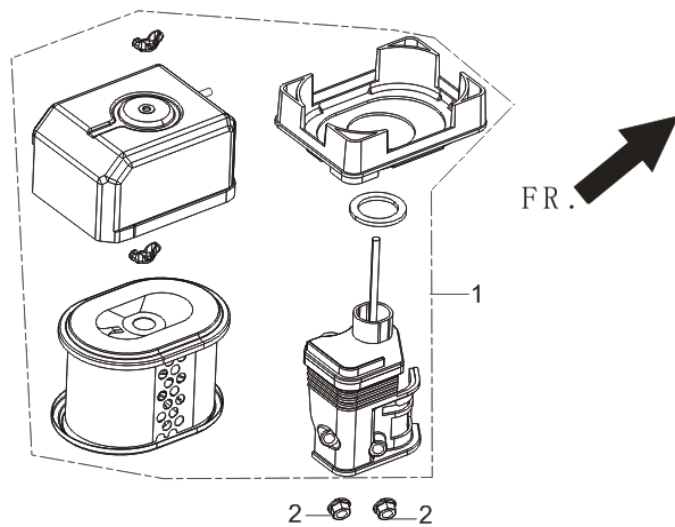

FIG.3 COVER SUBASSEMBLY, CRANKCASE (E01)

FIG.4 ROD,CRANKSHAFT CONNETING (E03)

FIG.5 RING SET,OIL / ROD,CRANKSHAFT CONNETING (E03)

FIG.6 TRAIN,VALVE / CAMSHAFT SUBASSEMBLY (E05)

FIG.7 STARTER,RECOIL (E08)

FIG.8 SHROUD / SHIELD,LOWER (E14)

FIG.9 CARBURETOR ASSY. (E11)

FIG.10 CLEANER, AIR (F02)

FIG.11 MUFFLER ASSY. (F04)

FIG.12 TANK ASSY, FUEL (F01)

FIG.13 FLYWHEEL / IMPELLER / STARTER PULLEY / IGNITION COIL (E15)

FIG.14 CONTROL ASSY, THROTTLE (E13)

FIG 15: (F68)

FIG 15: (F68)

REF.	PART NUMBER	PART NAME	QTY.	REMARKS
F68-1	90001-1025-51	BOLT	4	
F68-2	70108-V340310-0K00	OUTLET WATER	1	
F68-3	70109-V340110-0000	GASKET OUTLET	1	
F68-4	70105-V340210-0K00	PUMP BODY	1	
F68-5	90001-1020-51	BOLT	3	
F68-6	90001-1030-01	BOLT	4	
F68-7	90001-V020110-0000	BOLT	4	
F68-8	90409-V260110-0000	WASHER	5	
F68-9	70118-V340110-0K00	JOINT, WATER PUMP	1	
F68-10	90522-V010110-0000	KEY	1	
F68-11	90001-V070110-0000	BOLT	1	
F68-12	70119-V340110-0000	CUSHION, WATER PUMP JOINT	1	
F68-13	90505-0618-00	PIN	2	
F68-14	70102-V340110-0000	IMPELLER, WATER PUMP	1	
F68-15	70103-V340110-0000	CASE, WHORL	1	
F68-16	70104-V340110-0000	RIGN WHORL CASE SEALING	1	
F68-17	70300-V260210-0000	SEAL ASSY, MECHANISM	1	
F68-18	70309-V260210-0000	SEAL,PORCELAIN	1	
F68-19	70125-V260210-0000	WASHER	1	
F68-20	70122-V260110-0000	WASHER, SCREW PLUG	2	
F68-21	70107-V330110-0000	PLUG, THREAD	2	
F68-22	70115-V340110-0000	GASKET INLET WATER	1	
F68-23	70116-V340110-0K00	INLET, WATER	1	
F68-24	70131-V340110-0000	RING, HOSE JOINT SEAL	2	
F68-25	70111-V340110-0K00	JOINT, HOSE	2	
F68-26	70112-V270110-0K00	INTERFACE, HOSE	2	
F68-27	70400-V270110-0000	HOOP ASSY, HOSE	3	
F68-28	70113-V270110-0000	COVER, FILTER	1	
F68-29	70114-V270110-0000	FILTER	1	
F68-30	70100-V340610-0K00	PUMP ASSY, WATER	1	