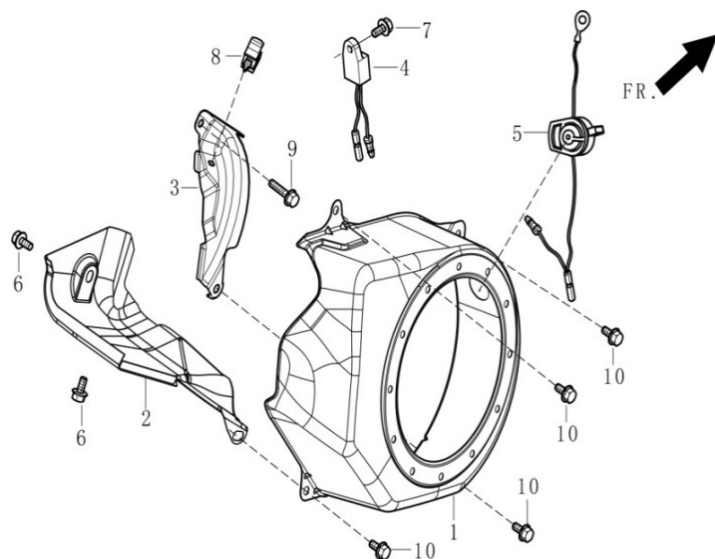

PARTS CATALOG

Model

ACCESS J 60-75

(RT80ZB28-3.6Q)

Engine Model
WORMS R210

03-01-2023

FIG.1 HEAD SUBASSEMBLY, CYLINDER / PLUG, SPARK (E04)

FIG.2 CRANKCASE. / GEAR ASSY, GOVERNOR. (E17)

FIG.3 COVER SUBASSEMBLY, CRANKCASE (E01)

FIG.4 ROD,CRANKSHAFT CONNETING (E03)

FIG.5 RING SET,OIL / ROD,CRANKSHAFT CONNETING (E03)

FIG.6 TRAIN,VALVE / CAMSHAFT SUBASSEMBLY (E05)

FIG.7 STARTER,RECOIL (E08)

FIG.8 SHROUD / SHIELD,LOWER (E14)

FIG 15: (F68)

FIG 15: (F68)

REF.	PART NUMBER	PART NAME	QTY.	REMARKS
F68-1	90001-1025-51	BOLT	4	
F68-2	70108-V340310-0K00	OUTLET WATER	1	
F68-3	70109-V340110-0000	GASKET OUTLET	1	
F68-4	70105-V340210-0K00	PUMP BODY	1	
F68-5	90001-1020-51	BOLT	3	
F68-6	90001-1030-01	BOLT	4	
F68-7	90001-V020110-0000	BOLT	4	
F68-8	90409-V260110-0000	WASHER	5	
F68-9	70118-V340110-0K00	JOINT, WATER PUMP	1	
F68-10	90522-V010110-0000	KEY	1	
F68-11	90001-V070110-0000	BOLT	1	
F68-12	70119-V340110-0000	CUSHION, WATER PUMP JOINT	1	
F68-13	90505-0618-00	PIN	2	
F68-14	70102-V340110-0000	IMPELLER, WATER PUMP	1	
F68-15	70103-V340110-0000	CASE, WHORL	1	
F68-16	70104-V340110-0000	RIGN WHORL CASE SEALING	1	
F68-17	70300-V260210-0000	SEAL ASSY, MECHANISM	1	
F68-18	70309-V260210-0000	SEAL,PORCELAIN	1	
F68-19	70125-V260210-0000	WASHER	1	
F68-20	70122-V260110-0000	WASHER, SCREW PLUG	2	
F68-21	70107-V330110-0000	PLUG, THREAD	2	
F68-22	70115-V340110-0000	GASKET INLET WATER	1	
F68-23	70116-V340110-0K00	INLET, WATER	1	
F68-24	70131-V340110-0000	RING, HOSE JOINT SEAL	2	
F68-25	70111-V340110-0K00	JOINT, HOSE	2	
F68-26	70112-V270110-0K00	INTERFACE, HOSE	2	
F68-27	70400-V270110-0000	HOOP ASSY, HOSE	3	
F68-28	70113-V270110-0000	COVER, FILTER	1	
F68-29	70114-V270110-0000	FILTER	1	
F68-30	70100-V340610-0K00	PUMP ASSY, WATER	1	