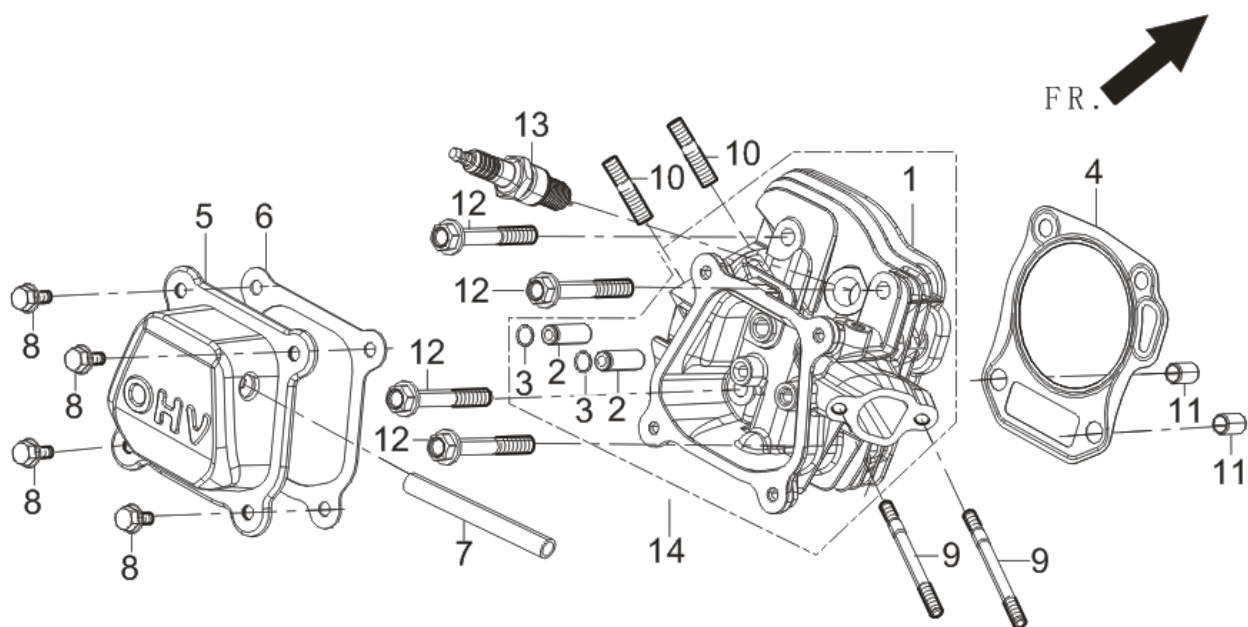

PARTS CATALOG

Model

ACCESS J 60-75

(RT80ZB28-3.6Q)

Engine Model
WORMS R210

03-01-2023

FIG.1 HEAD SUBASSEMBLY, CYLINDER / PLUG, SPARK (E04)

FIG.2 CRANKCASE. / GEAR ASSY, GOVERNOR. (E17)

FIG.3 COVER SUBASSEMBLY, CRANKCASE (E01)

FIG.4 ROD,CRANKSHAFT CONNETING (E03)

FIG.5 RING SET,OIL / ROD,CRANKSHAFT CONNETING (E03)

FIG.6 TRAIN,VALVE / CAMSHAFT SUBASSEMBLY (E05)

FIG.7 STARTER,RECOIL (E08)

FIG.8 SHROUD / SHIELD,LOWER (E14)

FIG 15: (F68)

FIG 15: (F68)

REF.	PART NUMBER	PART NAME	QTY.	REMARKS
F68-1	90001-1025-51	BOLT	4	
F68-2	70108-V340310-0K00	OUTLET WATER	1	
F68-3	70109-V340110-0000	GASKET OUTLET	1	
F68-4	70105-V340210-0K00	PUMP BODY	1	
F68-5	90001-1020-51	BOLT	3	
F68-6	90001-1030-01	BOLT	4	
F68-7	90001-V020110-0000	BOLT	4	
F68-8	90409-V260110-0000	WASHER	5	
F68-9	70118-V340110-0K00	JOINT, WATER PUMP	1	
F68-10	90522-V010110-0000	KEY	1	
F68-11	90001-V070110-0000	BOLT	1	
F68-12	70119-V340110-0000	CUSHION, WATER PUMP JOINT	1	
F68-13	90505-0618-00	PIN	2	
F68-14	70102-V340110-0000	IMPELLER, WATER PUMP	1	
F68-15	70103-V340110-0000	CASE, WHORL	1	
F68-16	70104-V340110-0000	RIGN WHORL CASE SEALING	1	
F68-17	70300-V260210-0000	SEAL ASSY, MECHANISM	1	
F68-18	70309-V260210-0000	SEAL,PORCELAIN	1	
F68-19	70125-V260210-0000	WASHER	1	
F68-20	70122-V260110-0000	WASHER, SCREW PLUG	2	
F68-21	70107-V330110-0000	PLUG, THREAD	2	
F68-22	70115-V340110-0000	GASKET INLET WATER	1	
F68-23	70116-V340110-0K00	INLET, WATER	1	
F68-24	70131-V340110-0000	RING, HOSE JOINT SEAL	2	
F68-25	70111-V340110-0K00	JOINT, HOSE	2	
F68-26	70112-V270110-0K00	INTERFACE, HOSE	2	
F68-27	70400-V270110-0000	HOOP ASSY, HOSE	3	
F68-28	70113-V270110-0000	COVER, FILTER	1	
F68-29	70114-V270110-0000	FILTER	1	
F68-30	70100-V340610-0K00	PUMP ASSY, WATER	1	