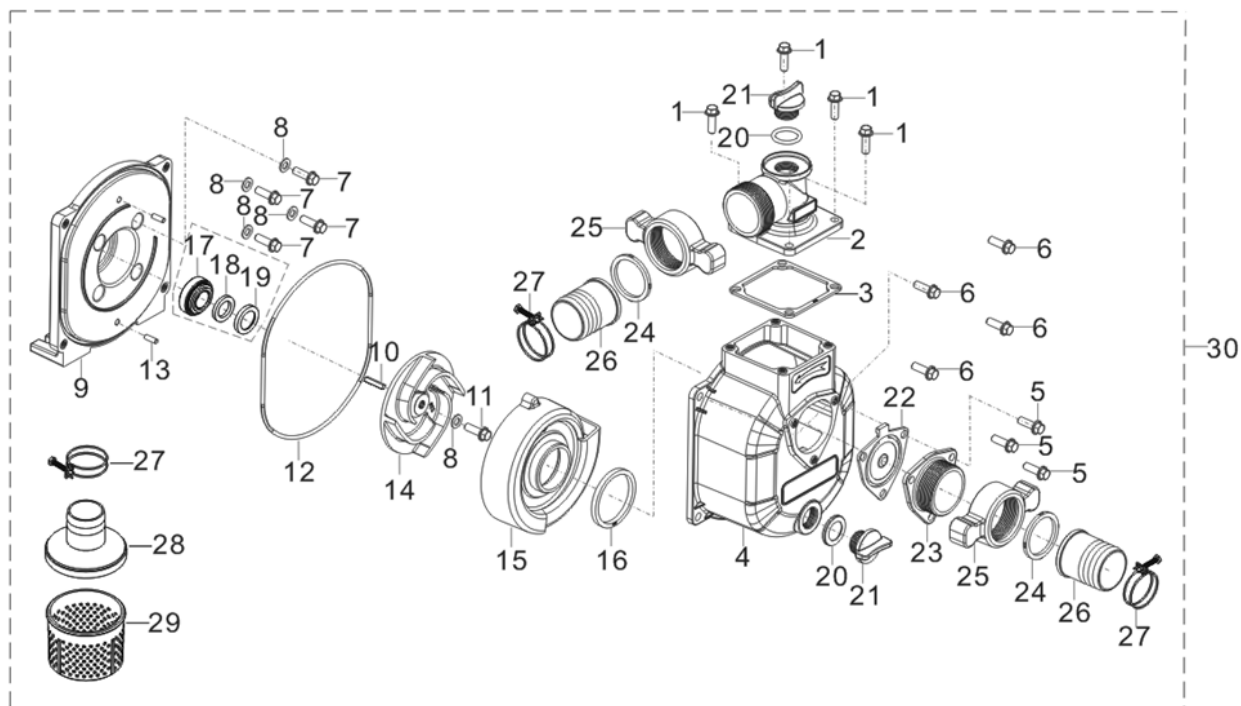

FIG 15: (F68)

FIG 15: (F68)

REF.	PART NUMBER	PART NAME	QTY.	REMARKS
F68-1	90001-1025-51	BOLT	4	
F68-2	70108-V340310-0K00	OUTLET WATER	1	
F68-3	70109-V340110-0000	GASKET OUTLET	1	
F68-4	70105-V340210-0K00	PUMP BODY	1	
F68-5	90001-1020-51	BOLT	3	
F68-6	90001-1030-01	BOLT	4	
F68-7	90001-V020110-0000	BOLT	4	
F68-8	90409-V260110-0000	WASHER	5	
F68-9	70118-V340110-0K00	JOINT, WATER PUMP	1	
F68-10	90522-V010110-0000	KEY	1	
F68-11	90001-V070110-0000	BOLT	1	
F68-12	70119-V340110-0000	CUSHION, WATER PUMP JOINT	1	
F68-13	90505-0618-00	PIN	2	
F68-14	70102-V340110-0000	IMPELLER, WATER PUMP	1	
F68-15	70103-V340110-0000	CASE, WHORL	1	
F68-16	70104-V340110-0000	RIGN WHORL CASE SEALING	1	
F68-17	70300-V260210-0000	SEAL ASSY, MECHANISM	1	
F68-18	70309-V260210-0000	SEAL,PORCELAIN	1	
F68-19	70125-V260210-0000	WASHER	1	
F68-20	70122-V260110-0000	WASHER, SCREW PLUG	2	
F68-21	70107-V330110-0000	PLUG, THREAD	2	
F68-22	70115-V340110-0000	GASKET INLET WATER	1	
F68-23	70116-V340110-0K00	INLET, WATER	1	
F68-24	70131-V340110-0000	RING, HOSE JOINT SEAL	2	
F68-25	70111-V340110-0K00	JOINT, HOSE	2	
F68-26	70112-V270110-0K00	INTERFACE, HOSE	2	
F68-27	70400-V270110-0000	HOOP ASSY, HOSE	3	
F68-28	70113-V270110-0000	COVER, FILTER	1	
F68-29	70114-V270110-0000	FILTER	1	
F68-30	70100-V340610-0K00	PUMP ASSY, WATER	1	