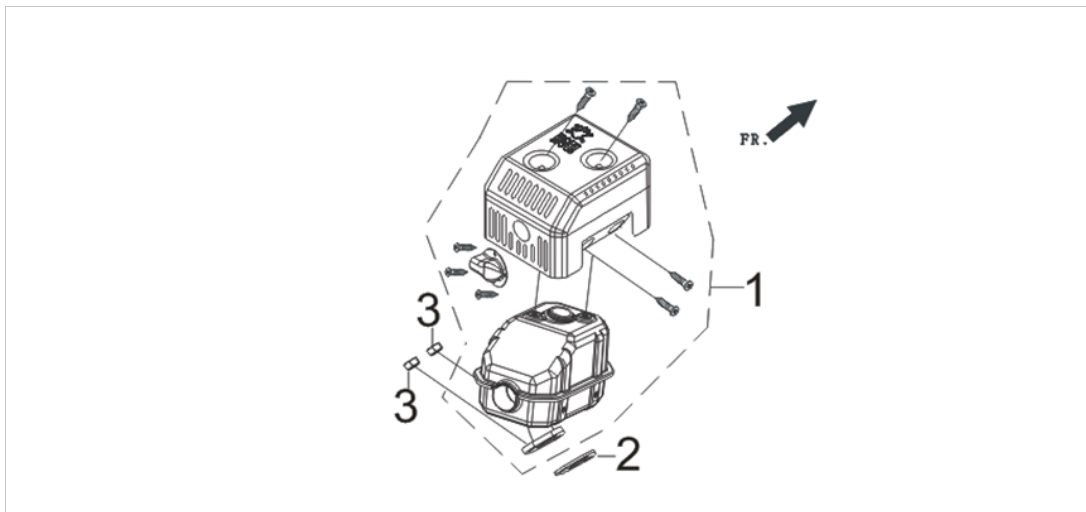

FIG.11 MUFFLER ASSY. (F04)