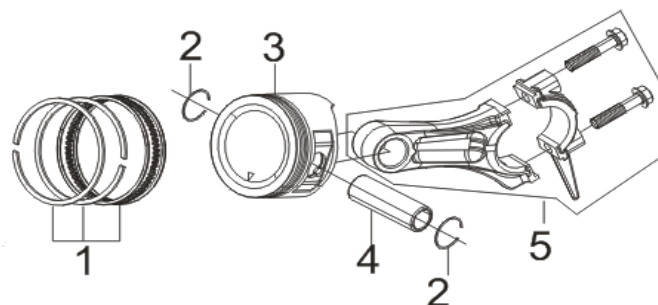

PARTS CATALOG

Model

ACCESS J 60-75

(RT80ZB28-3.6Q)

Engine Model
WORMS R210

03-01-2023

FIG.1 HEAD SUBASSEMBLY, CYLINDER / PLUG, SPARK (E04)

FIG.2 CRANKCASE. / GEAR ASSY, GOVERNOR. (E17)

FIG.3 COVER SUBASSEMBLY, CRANKCASE (E01)

FIG.4 ROD,CRANKSHAFT CONNETING (E03)

FIG.5 RING SET,OIL / ROD,CRANKSHAFT CONNETING (E03)

FIG.6 TRAIN,VALVE / CAMSHAFT SUBASSEMBLY (E05)

FIG.7 STARTER,RECOIL (E08)

FIG.8 SHROUD / SHIELD,LOWER (E14)

FIG 15: (F68)

FIG 15: (F68)

REF.	PART NUMBER	PART NAME	QTY.	REMARKS
F68-1	90001-1025-51	BOLT	4	
F68-2	70108-V340310-0K00	OUTLET WATER	1	
F68-3	70109-V340110-0000	GASKET OUTLET	1	
F68-4	70105-V340210-0K00	PUMP BODY	1	
F68-5	90001-1020-51	BOLT	3	
F68-6	90001-1030-01	BOLT	4	
F68-7	90001-V020110-0000	BOLT	4	
F68-8	90409-V260110-0000	WASHER	5	
F68-9	70118-V340110-0K00	JOINT, WATER PUMP	1	
F68-10	90522-V010110-0000	KEY	1	
F68-11	90001-V070110-0000	BOLT	1	
F68-12	70119-V340110-0000	CUSHION, WATER PUMP JOINT	1	
F68-13	90505-0618-00	PIN	2	
F68-14	70102-V340110-0000	IMPELLER, WATER PUMP	1	
F68-15	70103-V340110-0000	CASE, WHORL	1	
F68-16	70104-V340110-0000	RIGN WHORL CASE SEALING	1	
F68-17	70300-V260210-0000	SEAL ASSY, MECHANISM	1	
F68-18	70309-V260210-0000	SEAL,PORCELAIN	1	
F68-19	70125-V260210-0000	WASHER	1	
F68-20	70122-V260110-0000	WASHER, SCREW PLUG	2	
F68-21	70107-V330110-0000	PLUG, THREAD	2	
F68-22	70115-V340110-0000	GASKET INLET WATER	1	
F68-23	70116-V340110-0K00	INLET, WATER	1	
F68-24	70131-V340110-0000	RING, HOSE JOINT SEAL	2	
F68-25	70111-V340110-0K00	JOINT, HOSE	2	
F68-26	70112-V270110-0K00	INTERFACE, HOSE	2	
F68-27	70400-V270110-0000	HOOP ASSY, HOSE	3	
F68-28	70113-V270110-0000	COVER, FILTER	1	
F68-29	70114-V270110-0000	FILTER	1	
F68-30	70100-V340610-0K00	PUMP ASSY, WATER	1	