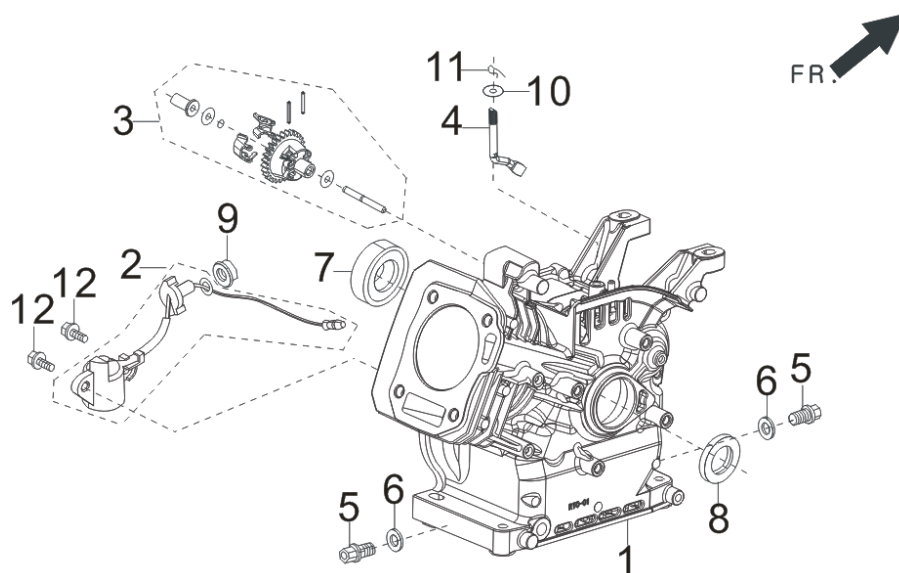

PARTS CATALOG

Model

ACCESS J 60-75

(RT80ZB28-3.6Q)

Engine Model
WORMS R210

03-01-2023

FIG.1 HEAD SUBASSEMBLY, CYLINDER / PLUG, SPARK (E04)

FIG.2 CRANKCASE. / GEAR ASSY, GOVERNOR. (E17)

FIG.3 COVER SUBASSEMBLY, CRANKCASE (E01)

FIG.4 ROD,CRANKSHAFT CONNETING (E03)

FIG.5 RING SET,OIL / ROD,CRANKSHAFT CONNETING (E03)

FIG.6 TRAIN,VALVE / CAMSHAFT SUBASSEMBLY (E05)

FIG.7 STARTER,RECOIL (E08)

FIG.8 SHROUD / SHIELD,LOWER (E14)

FIG 15: (F68)

FIG 15: (F68)

REF.	PART NUMBER	PART NAME	QTY.	REMARKS
F68-1	90001-1025-51	BOLT	4	
F68-2	70108-V340310-0K00	OUTLET WATER	1	
F68-3	70109-V340110-0000	GASKET OUTLET	1	
F68-4	70105-V340210-0K00	PUMP BODY	1	
F68-5	90001-1020-51	BOLT	3	
F68-6	90001-1030-01	BOLT	4	
F68-7	90001-V020110-0000	BOLT	4	
F68-8	90409-V260110-0000	WASHER	5	
F68-9	70118-V340110-0K00	JOINT, WATER PUMP	1	
F68-10	90522-V010110-0000	KEY	1	
F68-11	90001-V070110-0000	BOLT	1	
F68-12	70119-V340110-0000	CUSHION, WATER PUMP JOINT	1	
F68-13	90505-0618-00	PIN	2	
F68-14	70102-V340110-0000	IMPELLER, WATER PUMP	1	
F68-15	70103-V340110-0000	CASE, WHORL	1	
F68-16	70104-V340110-0000	RIGN WHORL CASE SEALING	1	
F68-17	70300-V260210-0000	SEAL ASSY, MECHANISM	1	
F68-18	70309-V260210-0000	SEAL,PORCELAIN	1	
F68-19	70125-V260210-0000	WASHER	1	
F68-20	70122-V260110-0000	WASHER, SCREW PLUG	2	
F68-21	70107-V330110-0000	PLUG, THREAD	2	
F68-22	70115-V340110-0000	GASKET INLET WATER	1	
F68-23	70116-V340110-0K00	INLET, WATER	1	
F68-24	70131-V340110-0000	RING, HOSE JOINT SEAL	2	
F68-25	70111-V340110-0K00	JOINT, HOSE	2	
F68-26	70112-V270110-0K00	INTERFACE, HOSE	2	
F68-27	70400-V270110-0000	HOOP ASSY, HOSE	3	
F68-28	70113-V270110-0000	COVER, FILTER	1	
F68-29	70114-V270110-0000	FILTER	1	
F68-30	70100-V340610-0K00	PUMP ASSY, WATER	1	