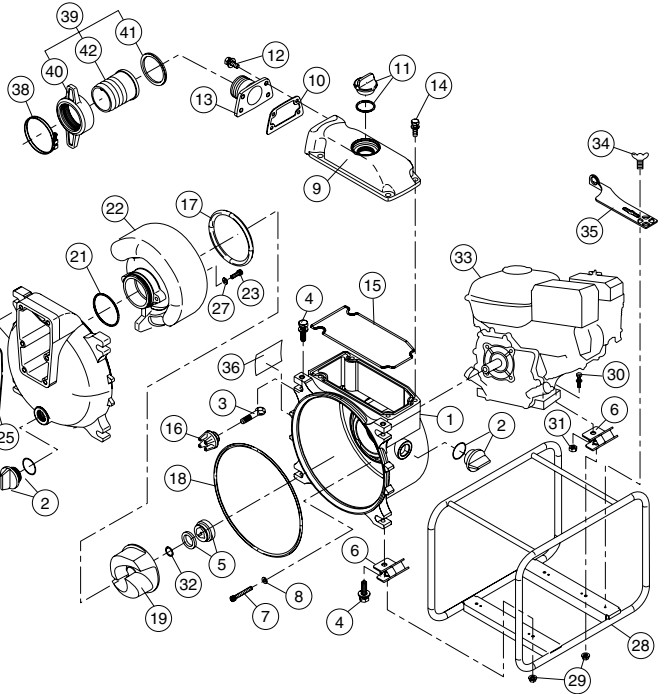

13 PARTS LIST

LISTE DE PARTIES
LISTE DER TEILE
ELENCO DI PARTI
LISTA DE PARTES

KTR-50X

KTR-50X (EX17)

No.	PARTS CODE	PARTS NAME	QTY
1	0115446	Pump body	1
2	0118079	25A Plug set	2
3	0115580	Cover bolt	4
4	743119083	Hexagon bolt (M12x45)	4
5	0115159	Mechanical seal	1
6	0116172	Cushion rubber	4
7	0116517	Socket bolt (M8x60)	4
8	0116493	Washer (φ 8)	4
9	0115445	Delivery housing	1
10	0115490	Delivery flange packing	1
11	0118450	32A Plug set	1
12	743119046	Hexagon bolt (M8x22)	4
13	0115840	Delivery flange	1
14	743119063	Hexagon bolt (M10x30)	4
15	0115548	Head packing	1
16	0115590	Knob	4
17	0115578	Casing packing	1
18	0115579	Front cover packing	1
19	0115447	Impeller	1
20	0115545	Front cover	1
21	0115676	O-ring	1

No.	PARTS CODE	PARTS NAME	QTY
22	0115489	Volute casing	1
23	734505066	Hexagon socket bolt (M8x25)	2
24	0115839	Suction flange	1
25	0115780	Check valve packing	1
26	743119061	Hexagon bolt (M10x25)	6
27	854255008	Seal washer (φ 8)	2
28	0117816	Base set	1
29	842319008	Spring nut (M8)	4
30	743119051	Hexagon bolt (M8x35)	2
31	838719008	Hexagon nut (M8)	2
32	0110491	Impeller adjusting washer (T0.3)	3
33	—	Engine	1
34	741305153	Wing bolt (M8x15)	1
35	0115778	Tool	1
36	—	Name plate	1
37	0110977	Strainer	1
38	940407060	Hose band (2")	3
39	0117026	Coupling set	2
40	0113390	Coupling	2
41	0113391	Coupling packing	2
42	0110356	Hose nipple	2