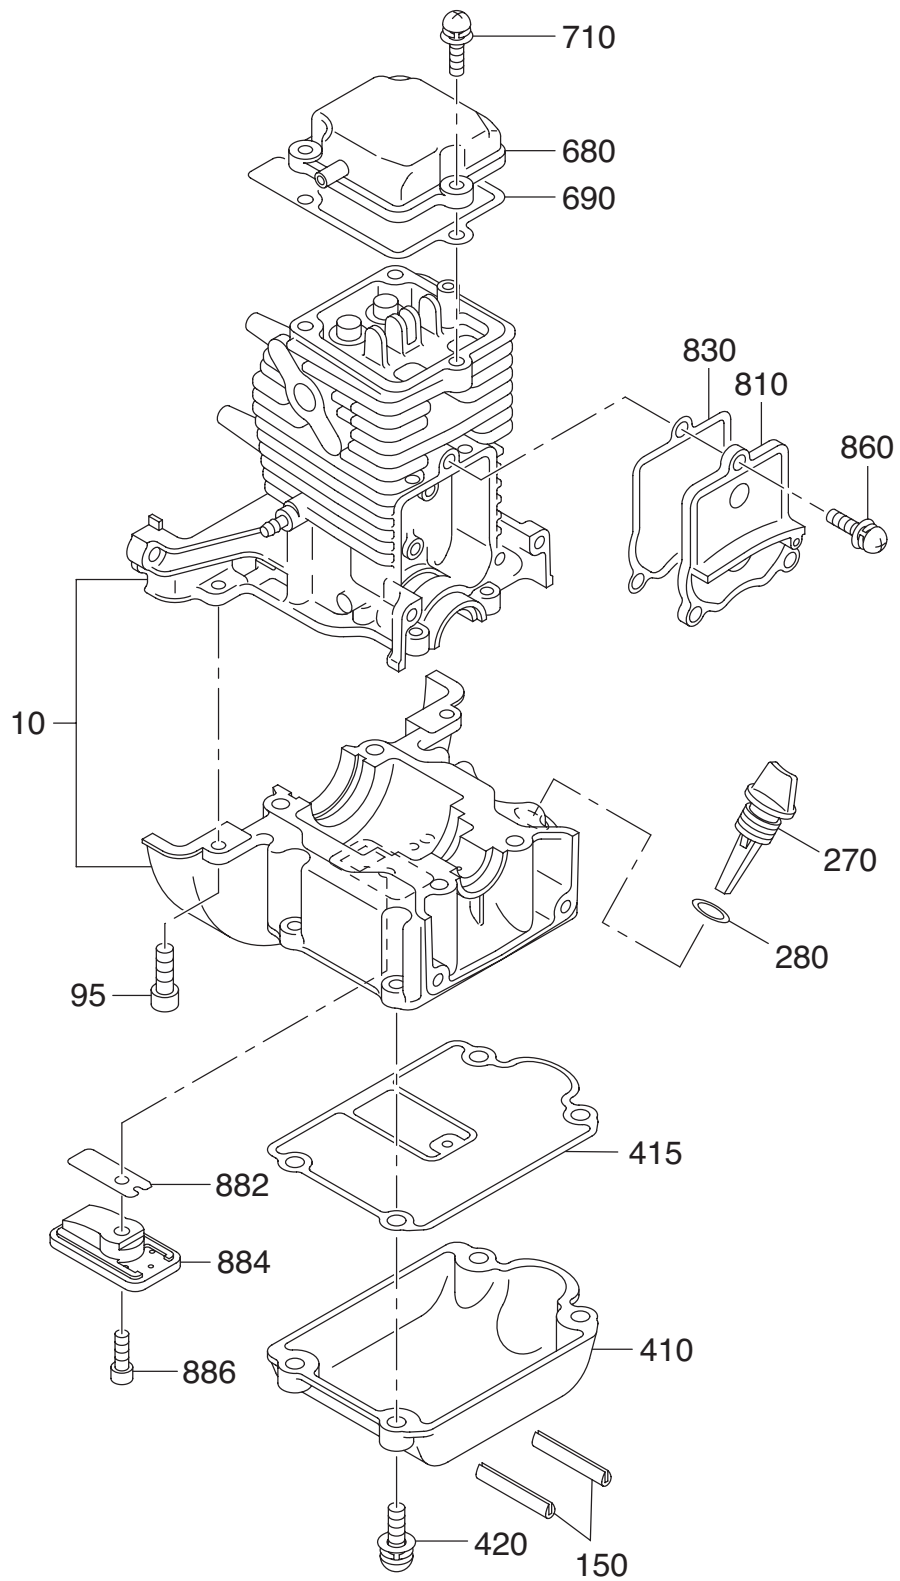

Robin Pump

Model **SE-25F**

PARTS CATALOG

CONTENTS

ENGINE PARTS

		FIG.
1	CRANKCASE	100
2	CRANKSHAFT, PISTON	200
3	INTAKE, EXHAUST	300
4	GOVERNOR, OPERATION	400
5	COOLING, STARTING	500,520
6	FUEL LUBRICANT	600,642
7	ELECTRIC DEVICE	700
9	ACCESSORIES,LABEL	900

PUMP PARTS

42	PUMP	4200
----	------	------

FIG. 100

1 CRANKCASE

REF.	PART NUMBER	PART NAME	QTY	REMARKS	CODE NO.	INTERCHANGE P/NO.	UNIT P	FIG.
10	592-10090-02-1	CYLINDER BLOCK SET	1		-			100
95	011-90595-10	SOCKET HEAD BOLT	8		-			100
150	592-65009-00-1	GUARD,CASE OIL	2		-			100
270	592-65006-00	OIL GAUGE	1		-			100
280	021-31699-90	GASKET	1		-			100
410	592-65000-00-2	CASE,OIL	1		-			100
415	592-65001-00	GASKET,CASE	1		-			100
420	004-36051-80	SCREW AY	4		-			100
680	592-10040-01	ROCKER COVER CP	1		-			100
690	592-15008-00	GASKET,ROCKER COVER	1		-			100
710	004-36051-60	SCREW AND WASHER AY	3		-			100
810	592-15005-02-1	COVER,CAMGEAR	1		-			100
830	592-15007-00	GASKET,COVER CAMGEAR	1		-			100
860	004-36051-40	SCREW AND WASHER AY	3		-			100
882	592-15010-00	LEAD VALVE	1		-			100
884	592-15011-00	RETAINER PLATE	1		-			100
886	011-90499-80	SOCKET HEAD BOLT	1		-			100