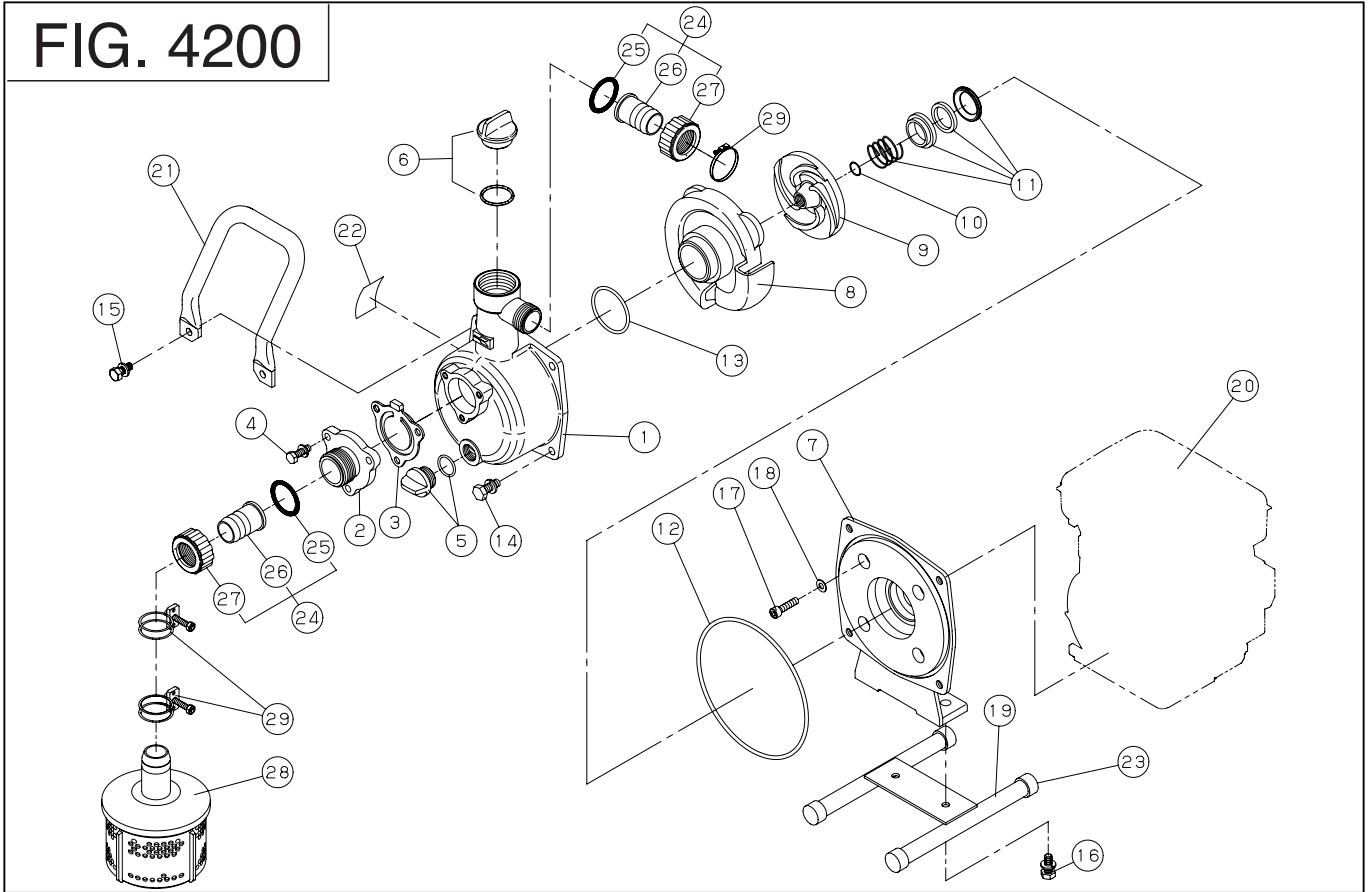

Robin Pump

Model **SE-25F**

PARTS CATALOG

CONTENTS

ENGINE PARTS

		FIG.
1	CRANKCASE	100
2	CRANKSHAFT, PISTON	200
3	INTAKE, EXHAUST	300
4	GOVERNOR, OPERATION	400
5	COOLING, STARTING	500,520
6	FUEL LUBRICANT	600,642
7	ELECTRIC DEVICE	700
9	ACCESSORIES,LABEL	900

DWG No.012875803 MODEL:SE-25F FORM:SE-25F-BAD-0

No.	PARTS CODE	PARTS NAME	QTY	MATERIAL	SIZE	REMARKS
1	011332903	PUMP CASING	1	ADC		
2	011332501	SUCTION FLANGE	1	ADC		
3	011332601	CHECK VALVE	1	NBR		
4	743119032	HEXAGON BOLT	3	SWRM	M6X20	
5	014801001	15A PLUG SET	1			
6	011845001	32A PLUG SET	1			
7	011499201	FLANGE BRACKET	1	ADC		
8	011252803	VOLUTE CASING	1	ADC		
9	011499301	IMPELLER	1	ADC		
10	014025103	IMPELLER ADJUSTING WASHER	3	BS		
11	011605402	MECHANICAL SEAL	1	HG9A-MN	φ 12	
12	890255031	O-RING	1	NBR	1517-31	
13	889855042	O-RING	1	NBR	P42	
14	743119045	HEXAGON BOLT	2	SWRM	M8X20	
15	743119046	HEXAGON BOLT	2	SWRM	M8X22	
16	743119043	HEXAGON BOLT	2	SWRM	M8X16	
17	734532274	HEXAGON SOCKET BOLT	4	SCM	M5X40	
18	854255005	SEAL WASHER	4		φ 5	
19	011826703	BASE SET	1			
20	011653501	ENGINE	1	ROBIN EH025P*0203		
21	011427705	HANDLE	1	STKM		
22	011653601	NAME PLATE	1			
23	011257602	PIPE RUBBER	4	NBR		
24	034812401	COUPLING SET	2		25mm	
25	034006501	COUPLING PACKING	2	CR		
26	034078201	HOSE NIPPLE	2	ABS		
27	034078101	COUPLING	2	ABS		
28	011819301	STRAINER SET	1			
29	940019032	HOSE BAND	3		φ 32	
	011653703	PACKING CASE	1			

◆ Bare engine can not be supplied

FIG. 4200

DWG No.012875803 MODEL:SE-25F FORM:SE-25F-BAD-0

No.	PARTS CODE	PARTS NAME	QTY	MATERIAL	SIZE	REMARKS
	011476001	ENGINE CAUTION LABEL C	1			
	011476201	ENGINE CAUTION LABEL E	1			
	011477804	OPERATION MANUAL	1			
	011481807	DECLARATION	1			
	011474102	CAUTION LABEL	1			
	011471806	CE MARK LABEL	1			
	011643201	EU NOISE LABEL	1			