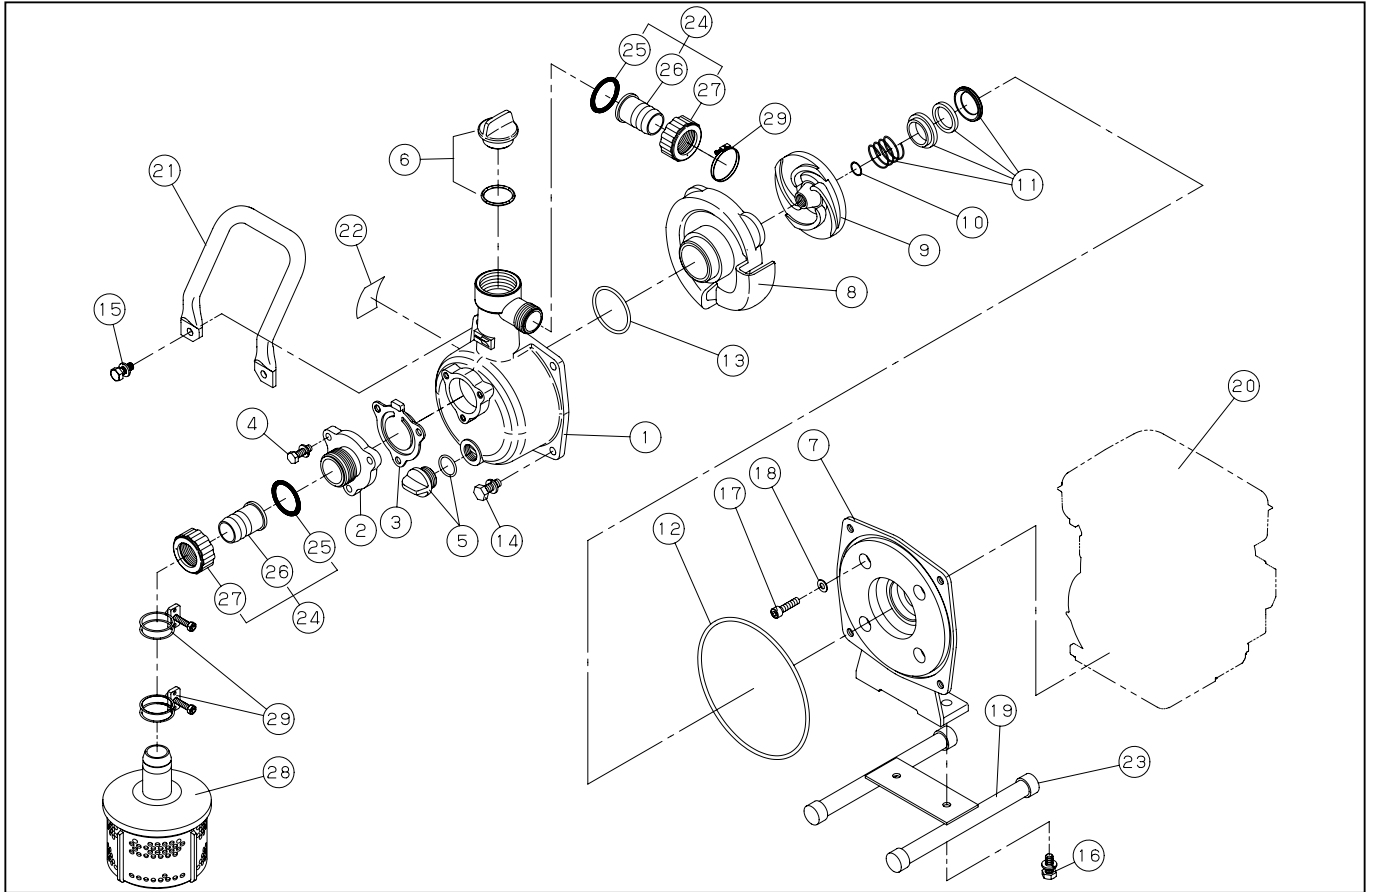

**SE-25F**

DWG No.012875803 MODEL:SE-25F FORM:SE-25F-BAD-0

No.	PARTS CODE	PARTS NAME	QTY	MATERIAL	SIZE	REMARKS
1	011332903	PUMP CASING	1	ADC		
2	011332501	SUCTION FLANGE	1	ADC		
3	011332601	CHECK VALVE	1	NBR		
4	743119032	HEXAGON BOLT	3	SWRM	M6X20	
5	014801001	15A PLUG SET	1			
6	011845001	32A PLUG SET	1			
7	011499201	FLANGE BRACKET	1	ADC		
8	011252803	VOLUTE CASING	1	ADC		
9	011499301	IMPELLER	1	ADC		
10	014025103	IMPELLER ADJUSTING WASHER	3	BS		
11	011605402	MECHANICAL SEAL	1	HG9A-MN	φ 12	
12	890255031	O-RING	1	NBR	1517-31	
13	889855042	O-RING	1	NBR	P42	
14	743119045	HEXAGON BOLT	2	SWRM	M8X20	
15	743119046	HEXAGON BOLT	2	SWRM	M8X22	
16	743119043	HEXAGON BOLT	2	SWRM	M8X16	
17	734532274	HEXAGON SOCKET BOLT	4	SCM	M5X40	
18	854255005	SEAL WASHER	4		φ 5	
19	011826703	BASE SET	1			
20	011653501	ENGINE	1	ROBIN EH025P*0203		
21	011427705	HANDLE	1	STKM		
22	011653601	NAME PLATE	1			
23	011257602	PIPE RUBBER	4	NBR		
24	034812401	COUPLING SET	2		25mm	
25	034006501	COUPLING PACKING	2	CR		
26	034078201	HOSE NIPPLE	2	ABS		
27	034078101	COUPLING	2	ABS		
28	011819301	STRAINER SET	1			
29	940019032	HOSE BAND	3		φ 32	
	011653703	PACKING CASE	1			

◆ Bare engine can not be supplied

**SE-25F**

DWG No.012875803 MODEL:SE-25F FORM:SE-25F-BAD-0

No.	PARTS CODE	PARTS NAME	QTY	MATERIAL	SIZE	REMARKS
	011476001	ENGINE CAUTION LABEL C	1			
	011476201	ENGINE CAUTION LABEL E	1			
	011477804	OPERATION MANUAL	1			
	011481807	DECLARATION	1			
	011474102	CAUTION LABEL	1			
	011471806	CE MARK LABEL	1			
	011643201	EU NOISE LABEL	1			