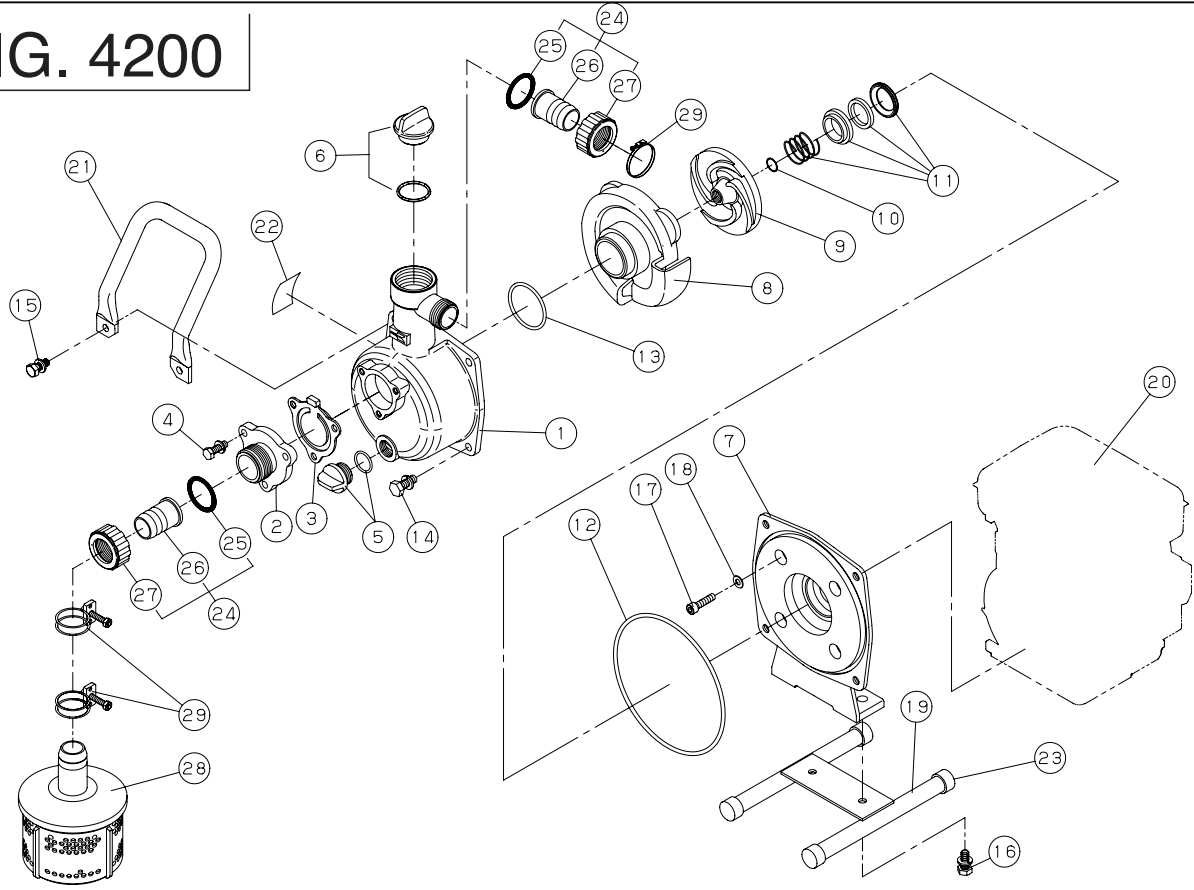

Robin Pump

Model **SE-25F**

PARTS CATALOG

CONTENTS

ENGINE PARTS

		FIG.
1	CRANKCASE	100
2	CRANKSHAFT, PISTON	200
3	INTAKE, EXHAUST	300
4	GOVERNOR, OPERATION	400
5	COOLING, STARTING	500,520
6	FUEL LUBRICANT	600,642
7	ELECTRIC DEVICE	700
9	ACCESSORIES,LABEL	900

DWG No.012875803 MODEL:SE-25F FORM:SE-25F-BAD-0

No.	PARTS CODE	PARTS NAME	QTY	MATERIAL	SIZE	REMARKS
1	011332903	PUMP CASING	1	ADC		
2	011332501	SUCTION FLANGE	1	ADC		
3	011332601	CHECK VALVE	1	NBR		
4	743119032	HEXAGON BOLT	3	SWRM	M6X20	
5	014801001	15A PLUG SET	1			
6	011845001	32A PLUG SET	1			
7	011499201	FLANGE BRACKET	1	ADC		
8	011252803	VOLUTE CASING	1	ADC		
9	011499301	IMPELLER	1	ADC		
10	014025103	IMPELLER ADJUSTING WASHER	3	BS		
11	011605402	MECHANICAL SEAL	1	HG9A-MN	φ 12	
12	890255031	O-RING	1	NBR	1517-31	
13	889855042	O-RING	1	NBR	P42	
14	743119045	HEXAGON BOLT	2	SWRM	M8X20	
15	743119046	HEXAGON BOLT	2	SWRM	M8X22	
16	743119043	HEXAGON BOLT	2	SWRM	M8X16	
17	734532274	HEXAGON SOCKET BOLT	4	SCM	M5X40	
18	854255005	SEAL WASHER	4		φ 5	
19	011826703	BASE SET	1			
20	011653501	ENGINE	1	ROBIN EH025P*0203		
21	011427705	HANDLE	1	STKM		
22	011653601	NAME PLATE	1			
23	011257602	PIPE RUBBER	4	NBR		
24	034812401	COUPLING SET	2		25mm	
25	034006501	COUPLING PACKING	2	CR		
26	034078201	HOSE NIPPLE	2	ABS		
27	034078101	COUPLING	2	ABS		
28	011819301	STRAINER SET	1			
29	940019032	HOSE BAND	3		φ 32	
	011653703	PACKING CASE	1			

◆ Bare engine can not be supplied

FIG. 4200

DWG No.012875803 MODEL:SE-25F FORM:SE-25F-BAD-0

No.	PARTS CODE	PARTS NAME	QTY	MATERIAL	SIZE	REMARKS
	011476001	ENGINE CAUTION LABEL C	1			
	011476201	ENGINE CAUTION LABEL E	1			
	011477804	OPERATION MANUAL	1			
	011481807	DECLARATION	1			
	011474102	CAUTION LABEL	1			
	011471806	CE MARK LABEL	1			
	011643201	EU NOISE LABEL	1			