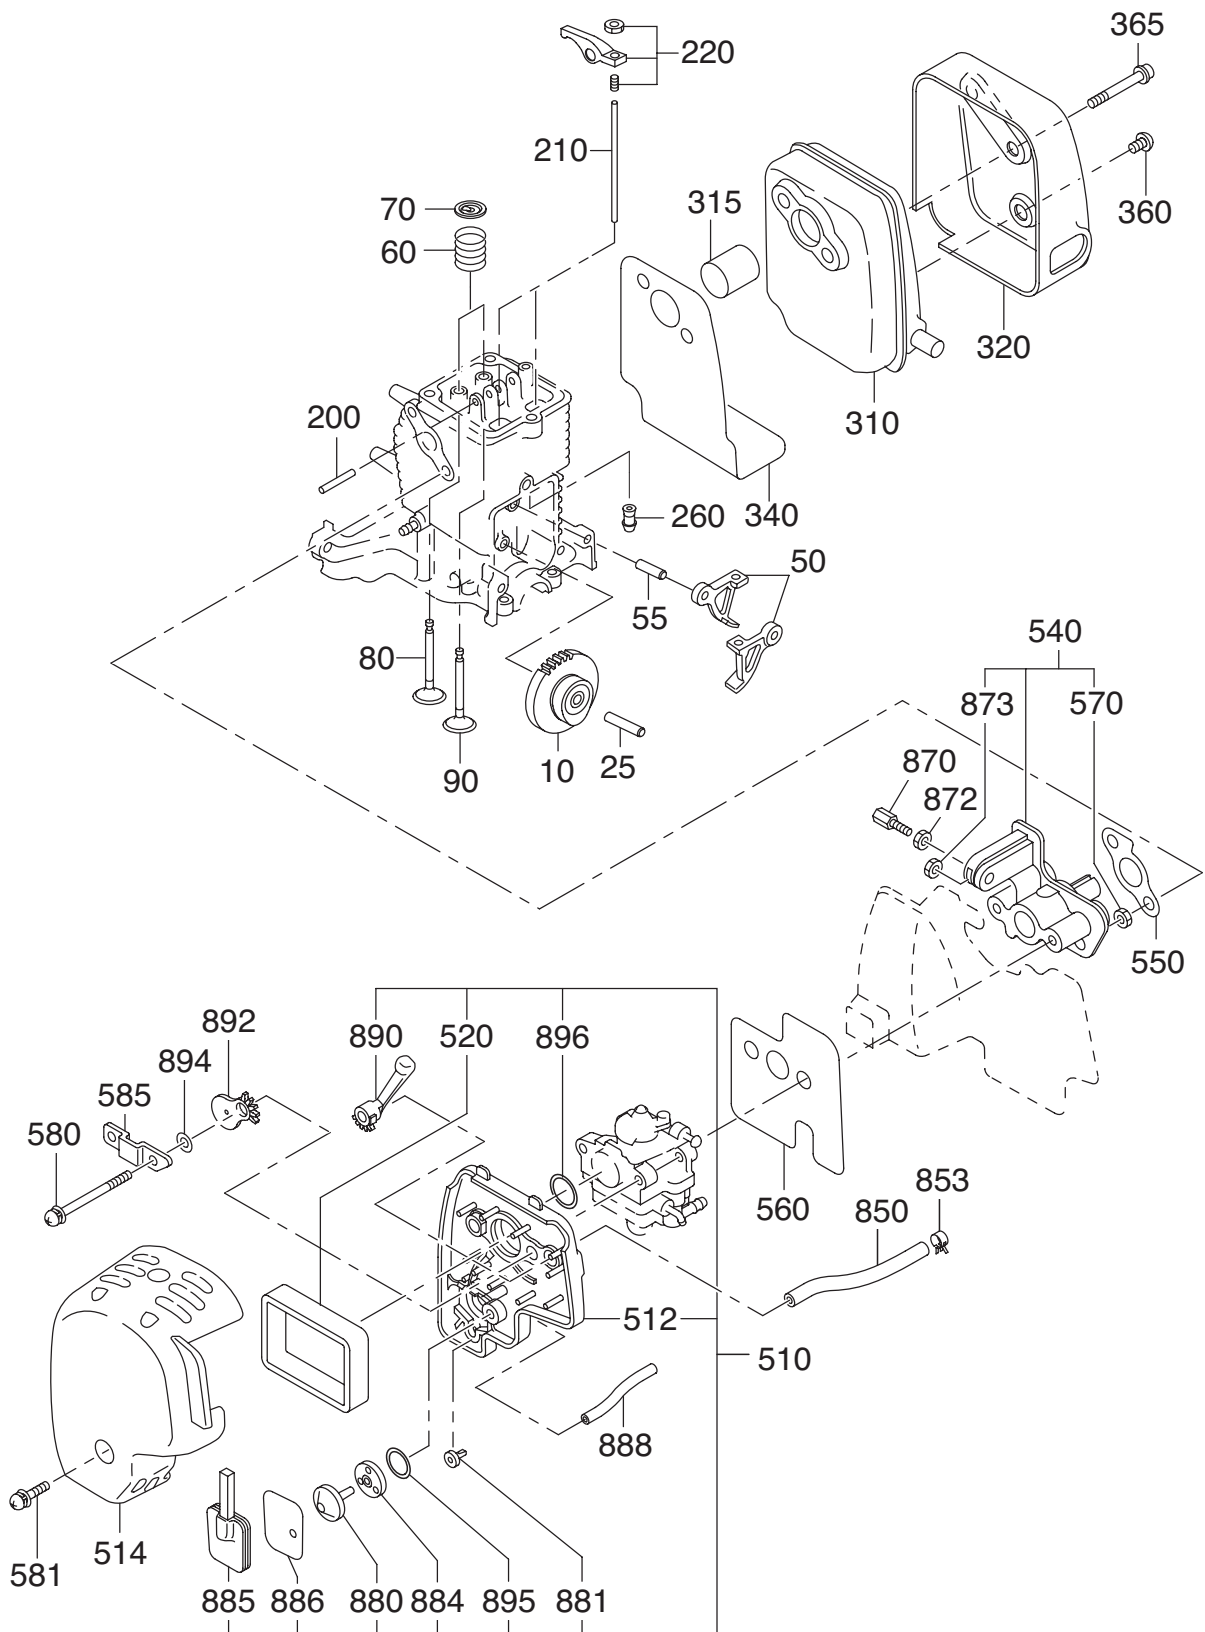

FIG. 300

3 INTAKE EXHAUST

REF.	PART NUMBER	PART NAME	QTY	R E M A R K S	CODE NO.	INTERCHANGE P/NO.	UNIT P	FIG.
10	592-30030-00-2	CAMGEAR AY	1		-			300
25	592-35005-01	SHAFT ,CAMGEAR	1		-			300
50	592-35000-01-1	CAMLIFTER	2		-			300
55	592-35006-00	SHAFT ,CAMLIFTER	1		-			300
60	592-35012-00	VALVE SPRING	2		-			300
70	592-35013-00	RETAINER ,SPRING	2		-			300
80	592-35015-00	INTAKE VALVE	1		-			300
90	592-35014-00	EXHAUST VALVE	1		-			300
200	593-35001-00	ROCKER SHAFT	1		-			300
210	592-35007-00	PUSH ROD	2		-			300
220	593-30020-00-1	ROCKER ARM AY	2		-			300
260	592-15014-00	SPACER	2		-			300
310	592-30010-00	MUFFLER	1		-			300
315	592-30080-10	SPARK ARRESTER	1		-			300
320	592-35034-00	COVER ,MUFFLER	1		-			300
340	592-35016-01	GASKET ,MUFFLER	1		-			300
360	014-00599-62	SCREW	1		-			300
365	011-90595-20	SOCKET HEAD BOLT	2		-			300
510	592-30040-03-1	PLATE ,CLEANER AY	1		-			300
512	592-30060-02	PLATE ,AIR CLEANER CP	1		-			300
514	592-35027-00	COVER ,AIR CLEANER	1		-			300
520	592-35032-00	ELEMENT	1		-			300
540	592-30050-01-1	INSULATOR CP	1		-			300
550	592-35018-01	GASKET , INSULATOR	1		-			300
560	592-35040-00	GASKET ,CARBURETOR	1		-			300
570	002-17050-00	NUT	2		-			300
580	592-35031-00	SCREW	2		-			300
581	014-00594-80	SCREW	1		-			300
585	592-35026-00-1	PLATE	1		-			300
850	592-15009-00	PIPE ,BREATHER	1		-			300
853	056-10800-10	HOSE CLAMP	1	7.8DX6BX0.6T	-			300
870	014-90699-72	ADJUST SCREW	1		-			300
872	002-27060-00	NUT	1		-			300
873	002-27060-00	NUT	1		-			300
880	531-65007-01	CHECK VALVE	1		-			300
881	592-35024-00	CHECK VALVE(1)	1		-			300
884	592-35025-00	PLATE ,CHECK VALVE	1		-			300
885	593-35016-00	PLATE ,SEPARATOR	1		-			300
886	592-35035-00	GASKET ,SEPARATOR	1		-			300
888	592-35030-01	PIPE	1		-			300