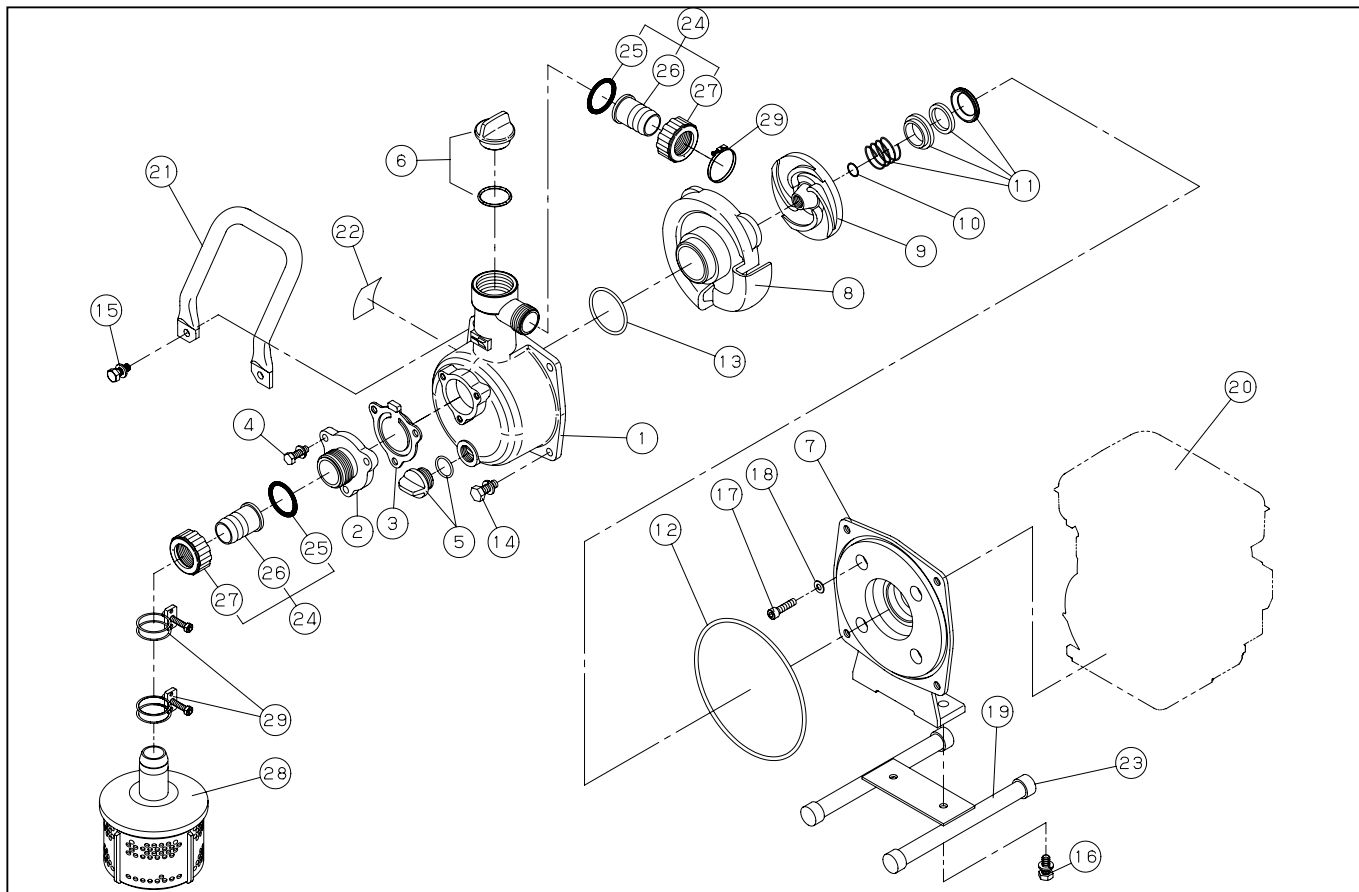

**SE-25F**

DWG No.012875803 MODEL:SE-25F FORM:SE-25F-BAD-0

No.	PARTS CODE	PARTS NAME	QTY	MATERIAL	SIZE	REMARKS
1	011332903	PUMP CASING	1	ADC		
2	011332501	SUCTION FLANGE	1	ADC		
3	011332601	CHECK VALVE	1	NBR		
4	743119032	HEXAGON BOLT	3	SWRM	M6X20	
5	014801001	15A PLUG SET	1			
6	011845001	32A PLUG SET	1			
7	011499201	FLANGE BRACKET	1	ADC		
8	011252803	VOLUTE CASING	1	ADC		
9	011499301	IMPELLER	1	ADC		
10	014025103	IMPELLER ADJUSTING WASHER	3	BS		
11	011605402	MECHANICAL SEAL	1	HG9A-MN	φ 12	
12	890255031	O-RING	1	NBR	1517-31	
13	889855042	O-RING	1	NBR	P42	
14	743119045	HEXAGON BOLT	2	SWRM	M8X20	
15	743119046	HEXAGON BOLT	2	SWRM	M8X22	
16	743119043	HEXAGON BOLT	2	SWRM	M8X16	
17	734532274	HEXAGON SOCKET BOLT	4	SCM	M5X40	
18	854255005	SEAL WASHER	4		φ 5	
19	011826703	BASE SET	1			
20	011653501	ENGINE	1	ROBIN EH025P*0203		
21	011427705	HANDLE	1	STKM		
22	011653601	NAME PLATE	1			
23	011257602	PIPE RUBBER	4	NBR		
24	034812401	COUPLING SET	2		25mm	
25	034006501	COUPLING PACKING	2	CR		
26	034078201	HOSE NIPPLE	2	ABS		
27	034078101	COUPLING	2	ABS		
28	011819301	STRAINER SET	1			
29	940019032	HOSE BAND	3		φ 32	
	011653703	PACKING CASE	1			

◆ Bare engine can not be supplied

**SE-25F**

DWG No.012875803 MODEL:SE-25F FORM:SE-25F-BAD-0

No.	PARTS CODE	PARTS NAME	QTY	MATERIAL	SIZE	REMARKS
	011476001	ENGINE CAUTION LABEL C	1			
	011476201	ENGINE CAUTION LABEL E	1			
	011477804	OPERATION MANUAL	1			
	011481807	DECLARATION	1			
	011474102	CAUTION LABEL	1			
	011471806	CE MARK LABEL	1			
	011643201	EU NOISE LABEL	1			