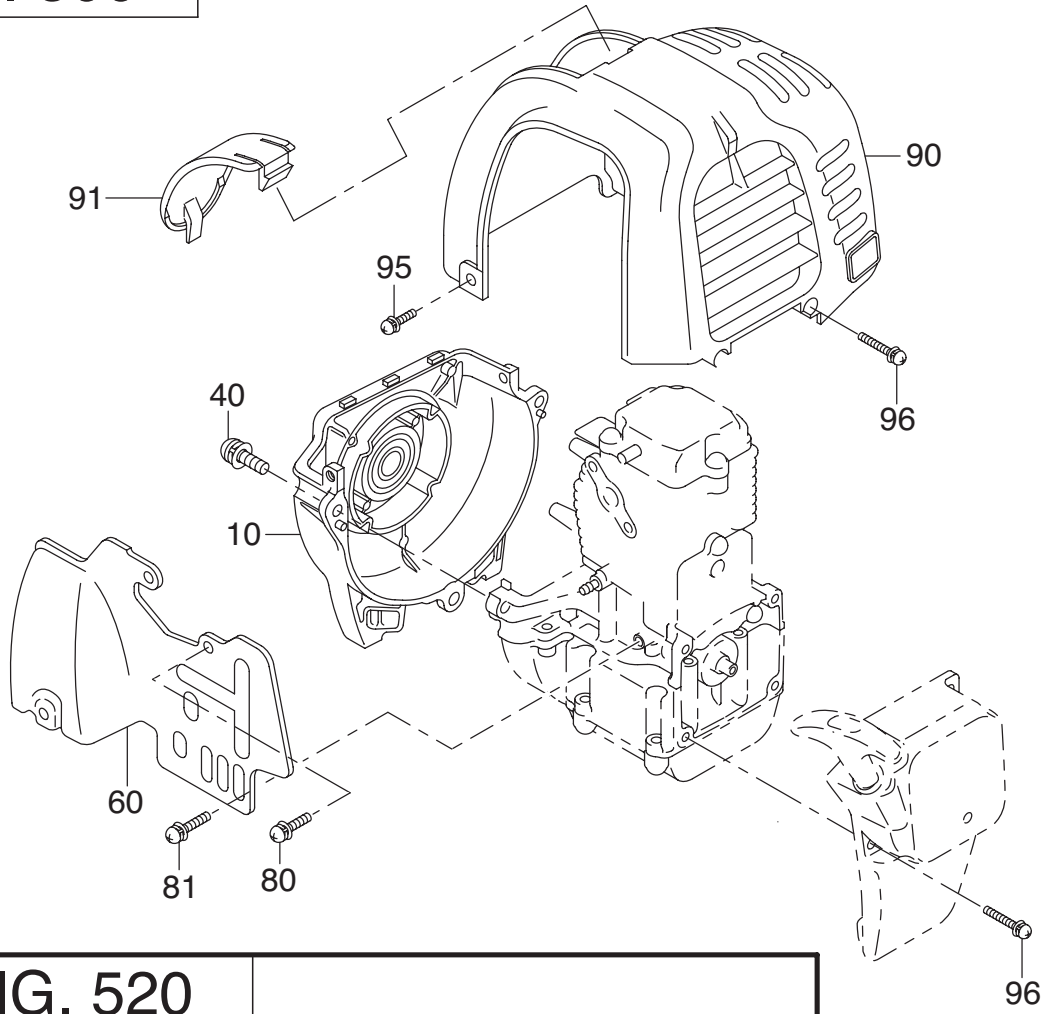

FIG. 520

FIG. 500