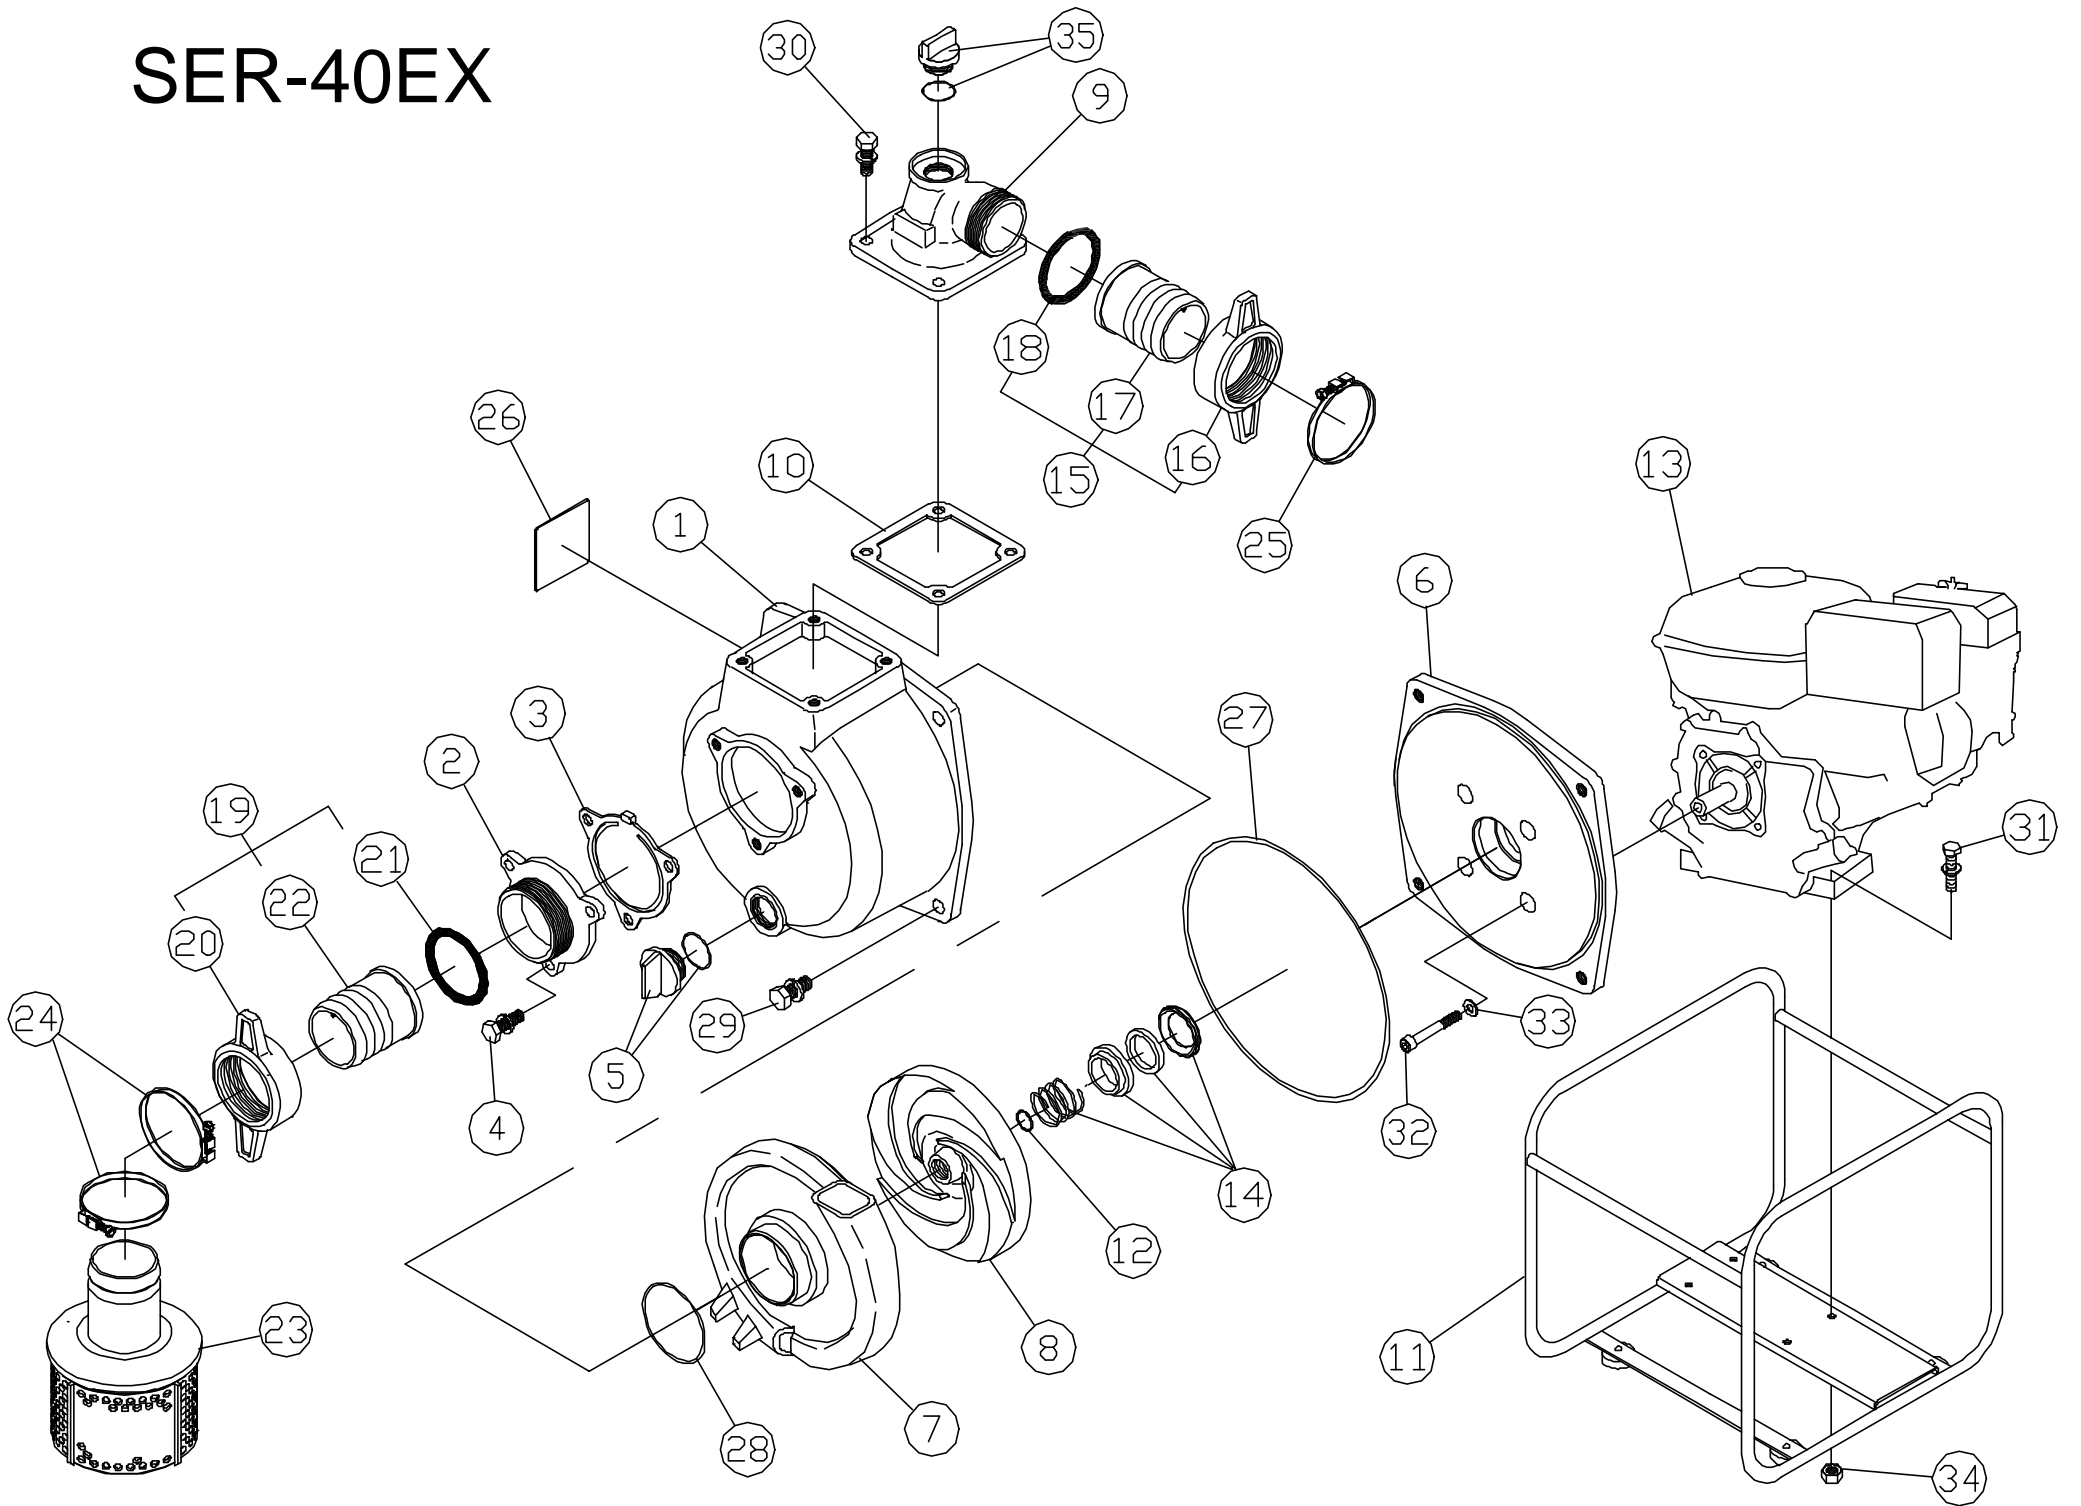

SER-40EX

DRG NO.012889301 MODEL: SER-40EX (EX17D) FORM: SER-40EX-BAA

	PARTS CODE	PARTS NAME	QTY	MATERIAL	SIZE	REMARK
1	0114184	PUMP CASING	1	ADC		
2	0114003	SUCTION FLANGE	1	ADC		
3	0112799	CHECK VALVE	1	NBR		
4	743119061	HEXAGON BOLT	3	SWRM	M10X25	
5	0118079	25A PLUG SET	1			
6	0110568	FLANGE BRACKET	1	ADC		
7	0112818	VOLUTE CASING	1	FC		
8	0112861	IMPELLER	1	FC		
9	0110721	DELIVERY FLANGE	1	ADC		
10	0110584	DELIVERY FLANGE PACKING	1	CR		
11	0117933	BASE SET	1		NO.66	
12	0110491	IMPELLER ADJUSTING WASHER	3	BSP		
13	0120254	ENGINE	1	ROBIN EX170D		
14	0110863	MECHANICAL SEAL	1		20	
15	0117212	COUPLING SET	1	PS SCREW	40MM	
16	0114986	COUPLING	1	PC	40MM	
17	0110358	HOSE NIPPLE	1	ABS	40MM	
18	0114987	COUPLING PACKING	1	NBR	40MM	
19	0117026	COUPLING SET	1	PS SCREW	50MM	
20	0113390	COUPLING	1	ABS	50MM	
21	0113391	COUPLING PACKING	1	NBR	50MM	
22	0110356	HOSE NIPPLE	1	ABS	50MM	
23	0118047	STRAINER SET	1	PP		
24	940019060	HOSE BAND	2		60	
25	940019048	HOSE BAND	1		48	
26	0120255	NAME PLATE	1	TFILM		
27	0115016	O-RING	1	NBR	1517-51.5	
28	0113989	O-RING	1	NBR	P74	
29	743119078	HEXAGON BOLT	4	SWRM	M12X30	
30	743119063	HEXAGON BOLT	4	SWRM	M10X30	
31	743119053	HEXAGON BOLT	4		M8X40	
32	734532076	HEXAGON SOCKET BOLT	4	SCM	M8X60	
33	854255008	SEAL WASHER	4		8	
34	827419008	HEXAGON NUT	4	SWRM	M8	
35	0118078	20A PLUG SET	1			